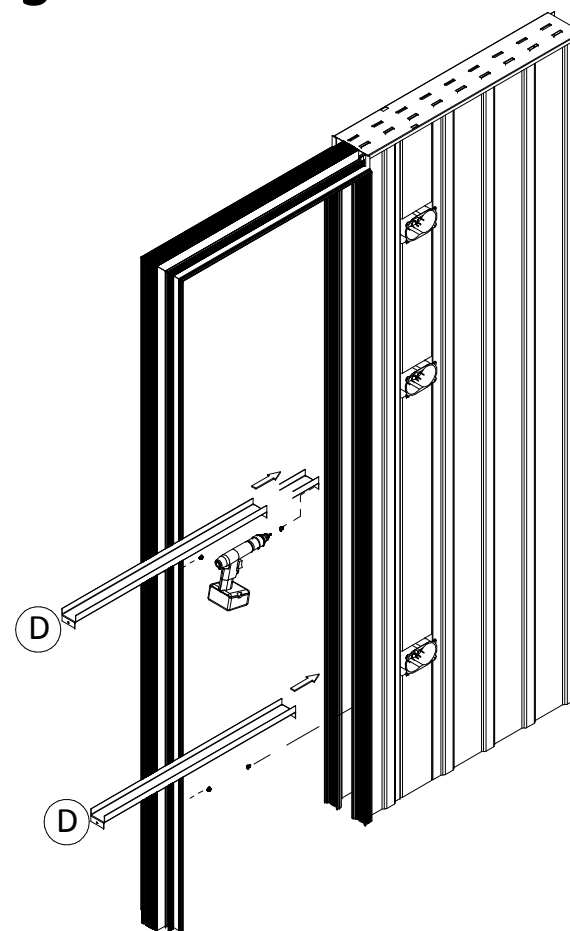

D x 2

E 4 x 2.2 Mt
2 x 1 Mt

Accessori porta
Door hardware
Quincaillerie porte
Ferreteria puerta

Kit carrello
Track kit
Kit chariot
Kit carros

x 1

x 2

x 2

3