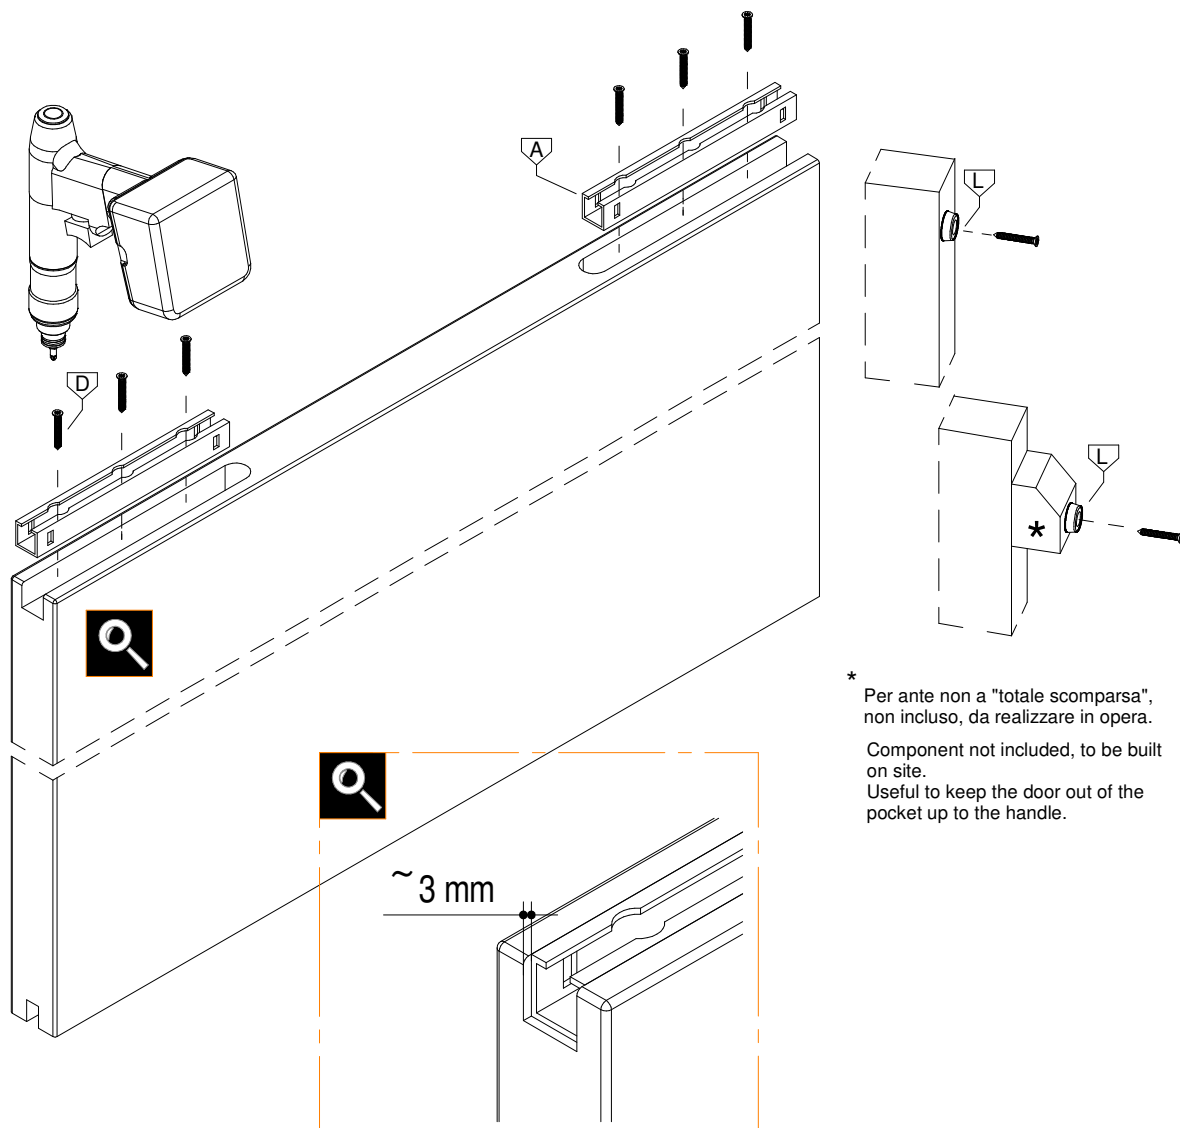

2.3

* Per ante non a "totale scomparsa", non incluso, da realizzare in opera.
Component not included, to be built on site.
Useful to keep the door out of the pocket up to the handle.