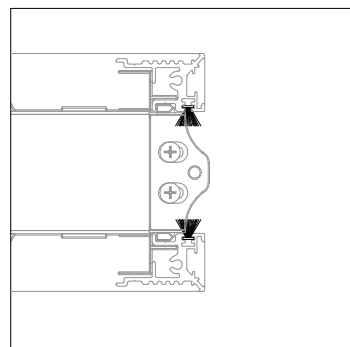

Subject to misprints, errors and technical modifications.
All dimensions are in mm

1.1

1.2

2.1

MOD. ABSOLUTE EVO / ABSOLUTE EVOKIT

2.2

MOD. ABSOLUTE EVO "TUTTALTEZZA" (TH)

Subject to misprints, errors and technical modifications.
All dimensions are in mm