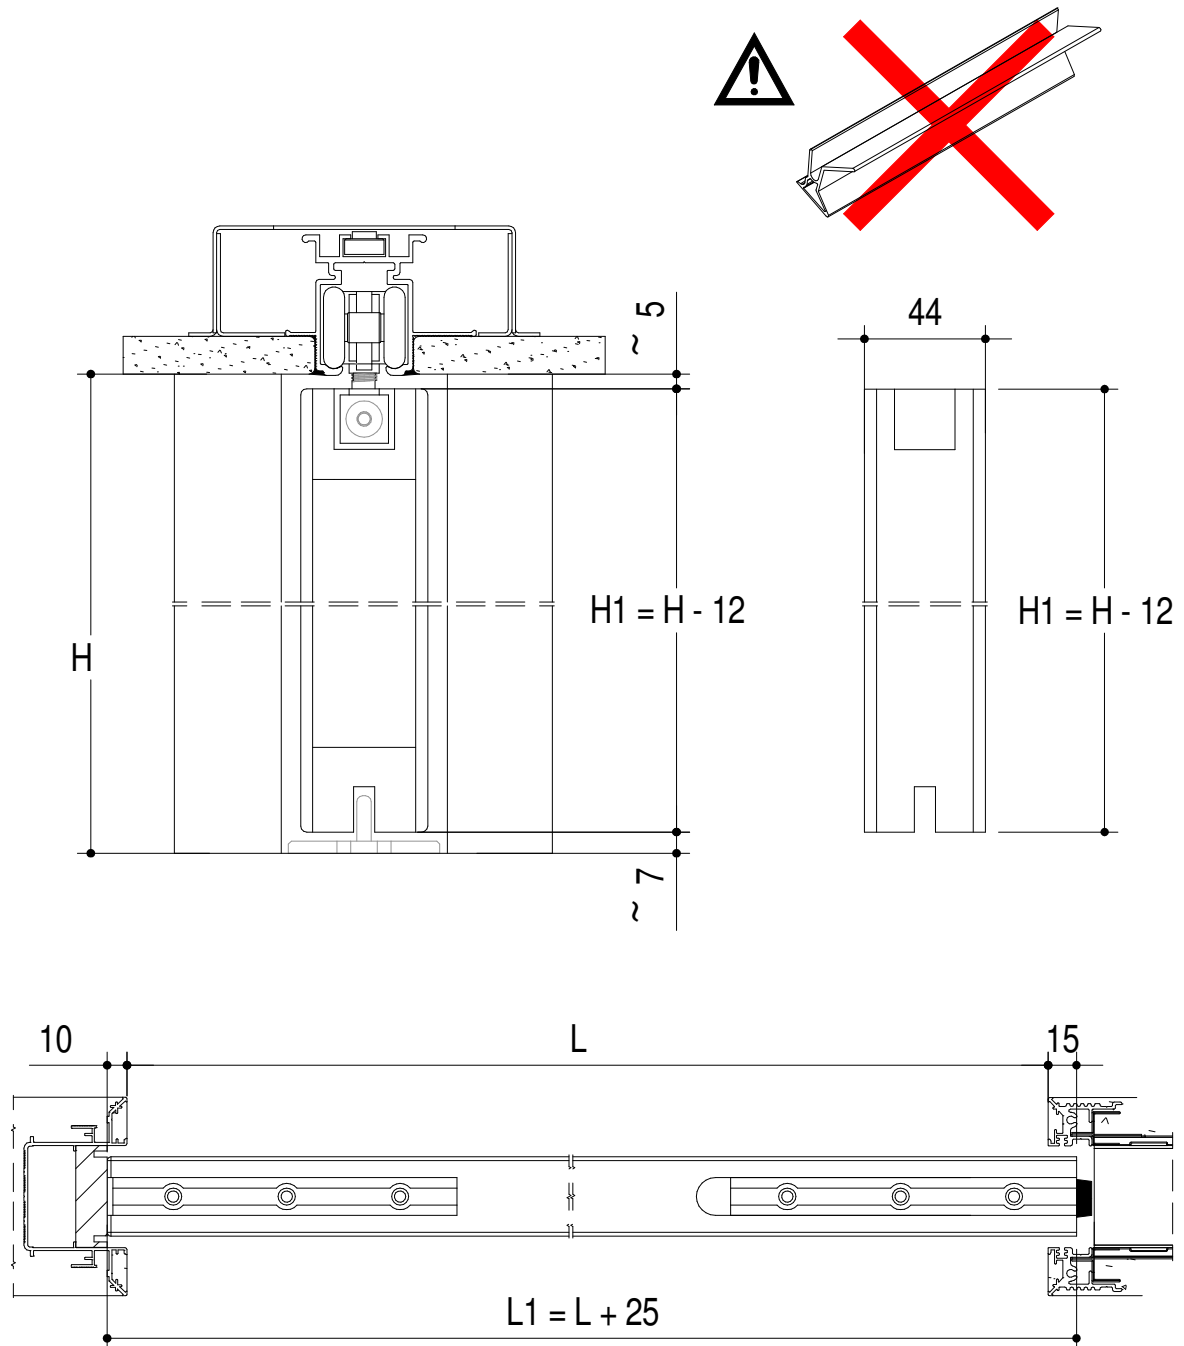

Subject to misprints, errors and technical modifications.
All dimensions are in mm

1.1

1.2

2.1

MOD. ABSOLUTE EVO / ABSOLUTE EVOKIT

2.2

MOD. ABSOLUTE EVO "TUTTALTEZZA" (TH)

Subject to misprints, errors and technical modifications.
All dimensions are in mm

3.2

3.3

Subject to misprints, errors and technical modifications.
All dimensions are in mm

WATCH OUR
You Tube
VIDEOS HERE

T. +39 (0)883535781

info@ermetika.it

www.ermetika.it

<https://www.youtube.com/c/ermetikasrl>