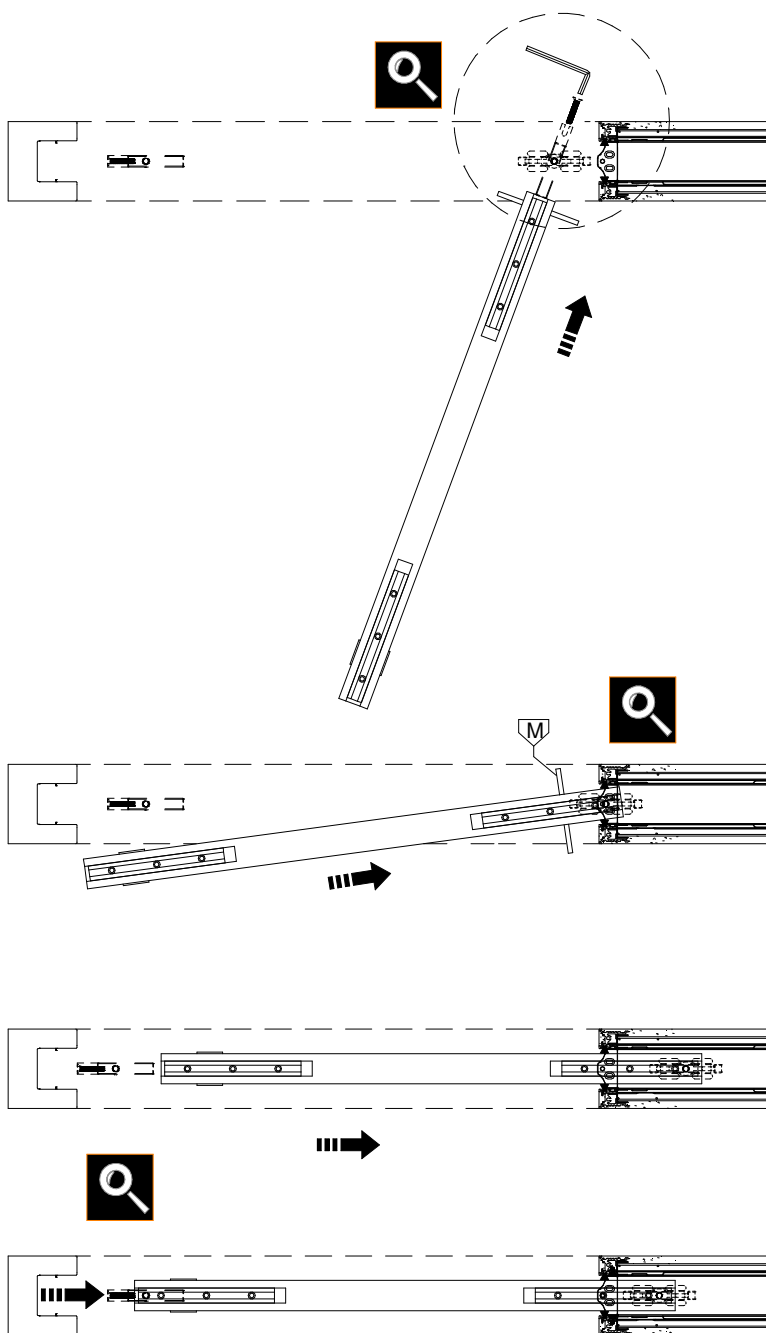

Subject to misprints, errors and technical modifications.
All dimensions are in mm

1.1

1.2

2.1

MOD. ABSOLUTE EVO / ABSOLUTE EVOKIT

2.2

MOD. ABSOLUTE EVO "TUTTALTEZZA" (TH)

Subject to misprints, errors and technical modifications.
All dimensions are in mm

2.3

* Per ante non a "totale scomparsa", non incluso, da realizzare in opera.
Component not included, to be built on site.
Useful to keep the door out of the pocket up to the handle.

3.1

C + E

B + E

Subject to misprints, errors and technical modifications.
All dimensions are in mm

3.2

3.3

Subject to misprints, errors and technical modifications.
All dimensions are in mm

WATCH OUR
You Tube
VIDEOS HERE

T. +39 (0)883535781

info@ermetika.it

www.ermetika.it

<https://www.youtube.com/c/ermetikasrl>