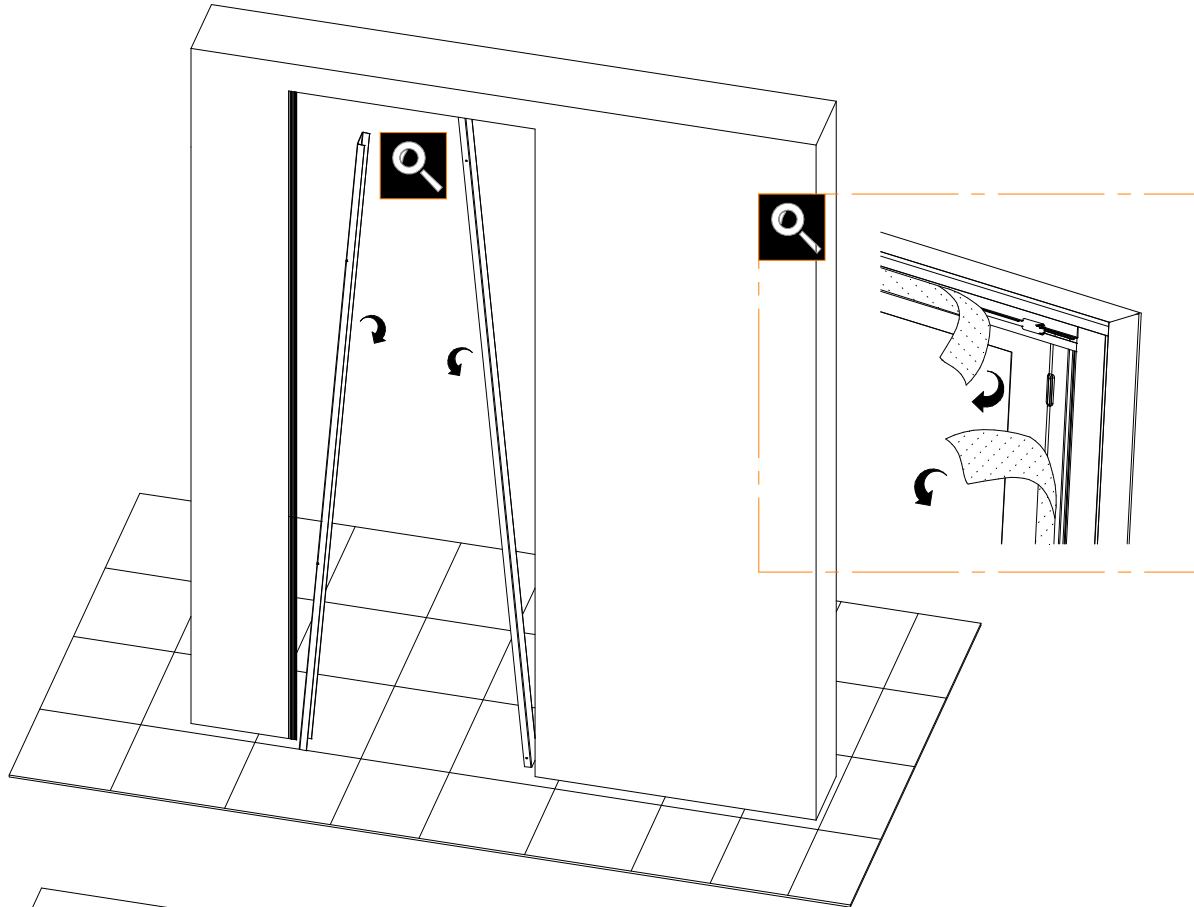

Ermetika[®]
I N S I D E W A L L S

**ISTRUZIONE MONTAGGIO ANTA -
DOOR INSTALLATION INSTRUCTION**

**INSTRUCTION MONTAGE DE LA PORTE -
INSTRUCCIONES DE MONTAJE HOJA**

**MODELLI: - ABSOLUTE EVO
MODELS: - ABSOLUTE EVOKIT
- ABSOLUTE EVO TH**

Subject to misprints, errors and technical modifications.
All dimensions are in mm

1.1

1.2

2.1

MOD. ABSOLUTE EVO / ABSOLUTE EVOKIT

2.2

MOD. ABSOLUTE EVO "TUTTALTEZZA" (TH)

Subject to misprints, errors and technical modifications.
All dimensions are in mm