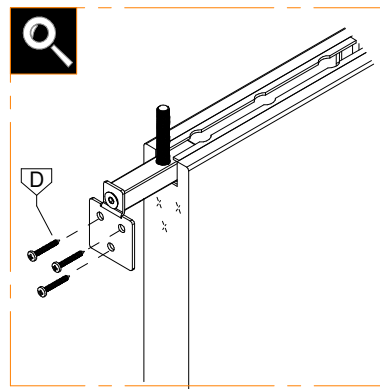

2.3

* Per ante non a "totale scomparsa", non incluso, da realizzare in opera.
Component not included, to be built on site.
Useful to keep the door out of the pocket up to the handle.

3.1

C + E

B + E

Subject to misprints, errors and technical modifications.
All dimensions are in mm

3.2

3.3

Subject to misprints, errors and technical modifications.
All dimensions are in mm

WATCH OUR
You Tube
VIDEOS HERE

T. +39 (0)883535781

info@ermetika.it

www.ermetika.it

<https://www.youtube.com/c/ermetikasrl>