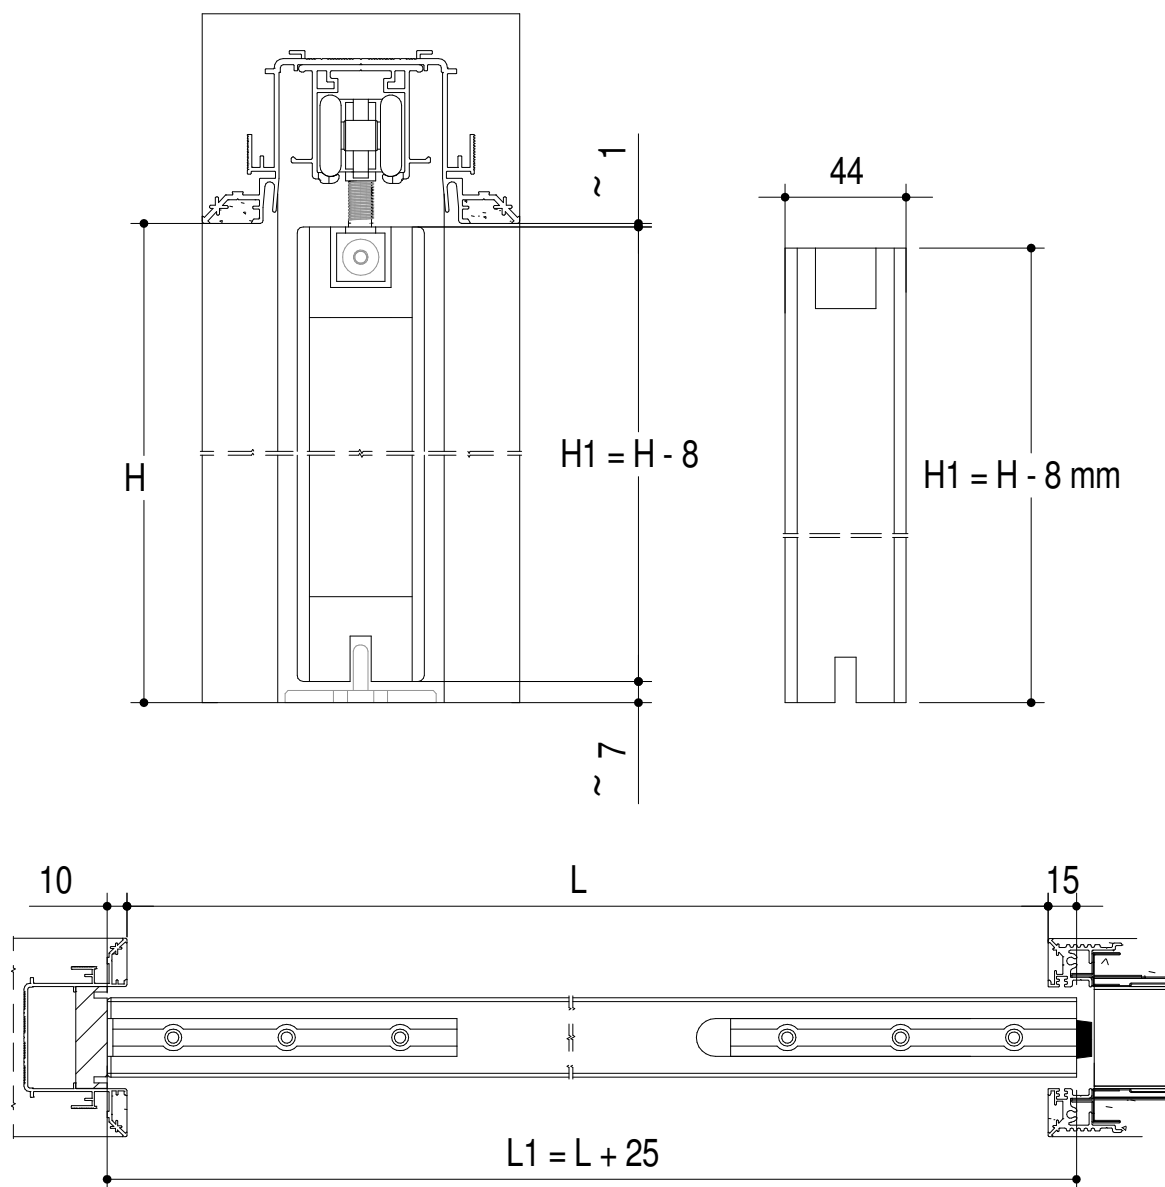

Subject to misprints, errors and technical modifications.
All dimensions are in mm

1.1

1.2

2.1

MOD. ABSOLUTE EVO / ABSOLUTE EVOKIT

2.2

MOD. ABSOLUTE EVO "TUTTALTEZZA" (TH)

Subject to misprints, errors and technical modifications.
All dimensions are in mm

3.2

3.3

Subject to misprints, errors and technical modifications.
All dimensions are in mm

WATCH OUR
You Tube
VIDEOS HERE

T. +39 (0)883535781

info@ermetika.it

www.ermetika.it

<https://www.youtube.com/c/ermetikasrl>