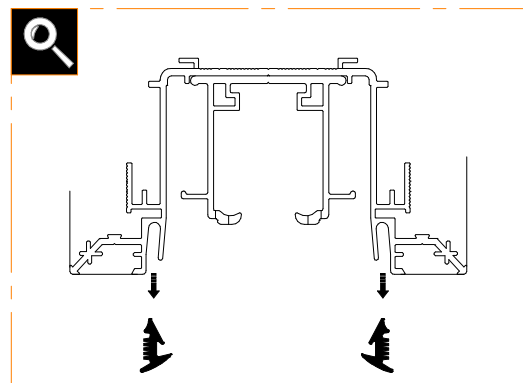

Subject to misprints, errors and technical modifications.
All dimensions are in mm

1.1

1.2

2.1

MOD. ABSOLUTE EVO / ABSOLUTE EVOKIT

2.2

MOD. ABSOLUTE EVO "TUTTALTEZZA" (TH)

Subject to misprints, errors and technical modifications.
All dimensions are in mm