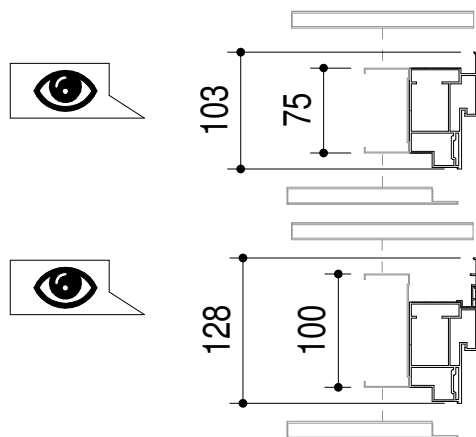

1.3

1.4

Subject to misprints, errors and technical modifications.  
All dimensions are in mm

2.1

2.3

Subject to misprints, errors and technical modifications.  
All dimensions are in mm

2.4

2.5

Subject to misprints, errors and technical modifications.  
All dimensions are in mm

T. +39 (0)883535781

info@ermetika.it

www.ermetika.it

<https://www.youtube.com/c/ermetikasrl>