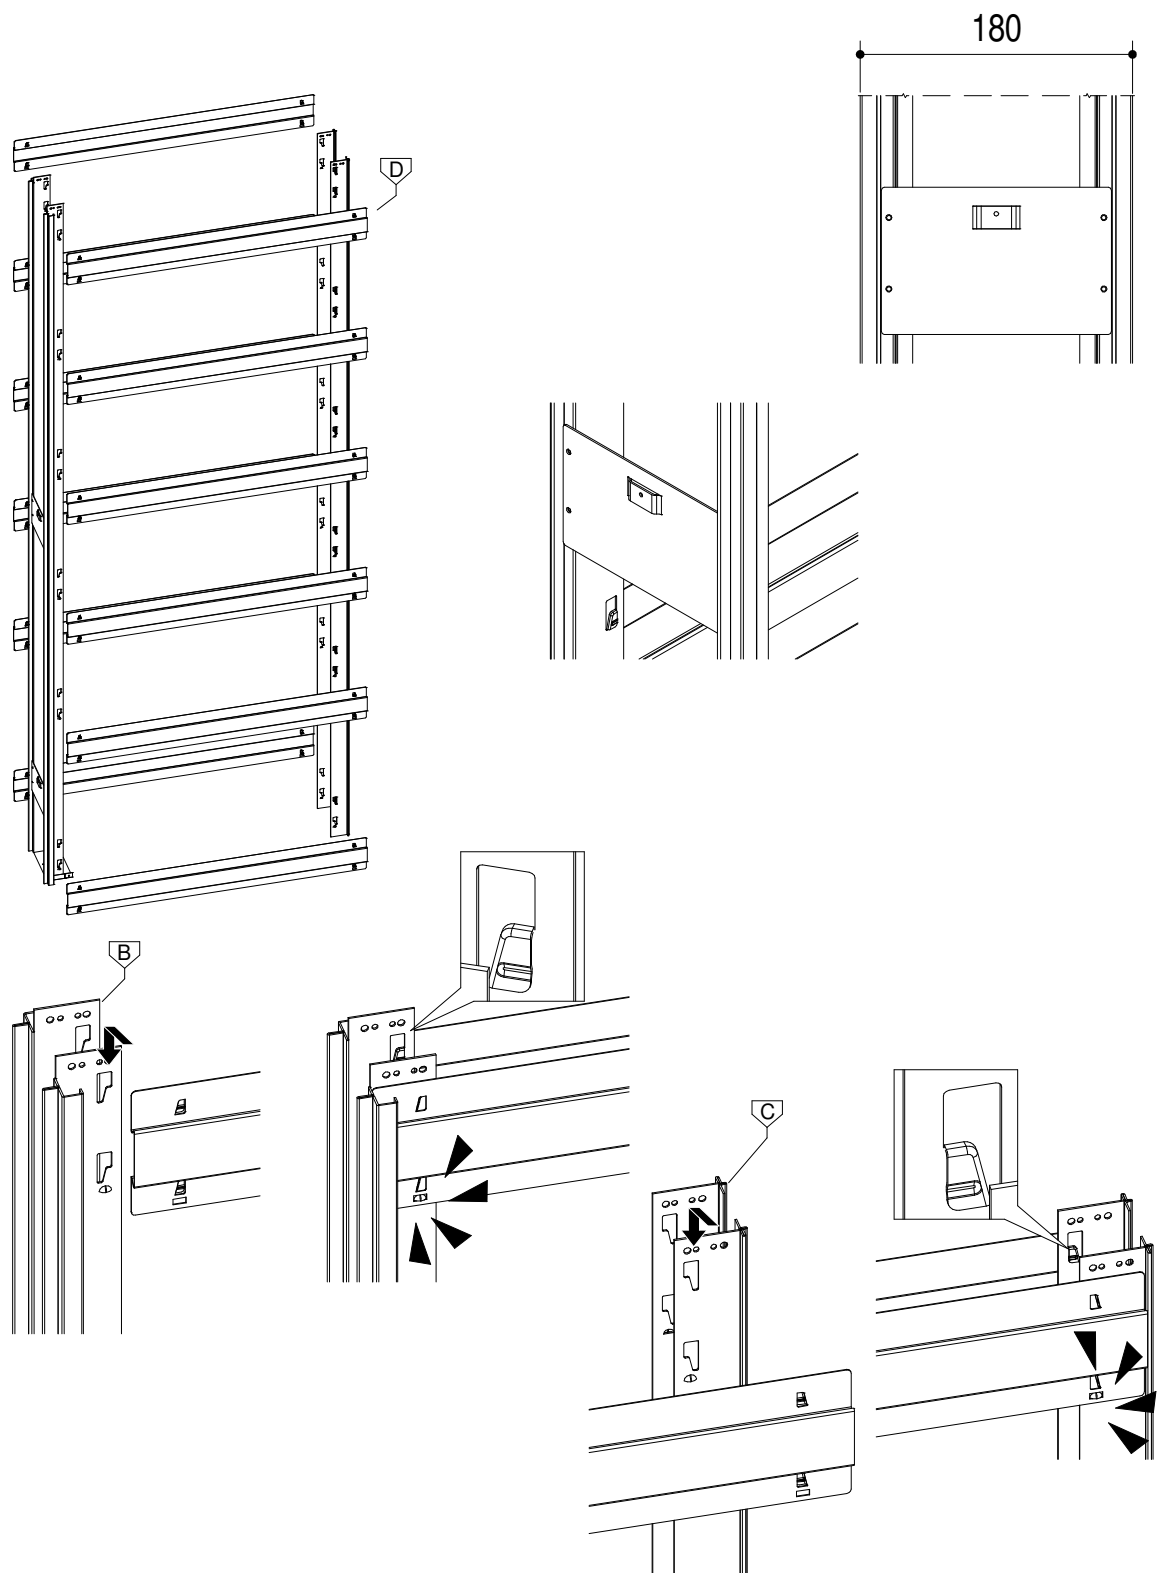

Ermetika[®]
INSIDE WALLS

**ISTRUZIONE MONTAGGIO - SETUP INSTRUCTION
INSTRUCTION MONTAGE- INSTRUCCIONES DE MONTAJE**

Staffetta - Kit

CONTENUTO KIT | CONTENTS

Dotazione - Standard equipment - Equipement standard - Equipo standard

Attrezzatura - Tools - Outils - Herrajes

CONTENUTO KIT | CONTENTS

Panoramica - Overall view - Vue d'ensemble - General

INDICE - INDEX

Montaggio spessore parete 180 - Setup for 180 finished wall	3-6
Montaggio cartongesso - Setup plasterboard	7-10

1.1

1.2

1.3

1.4

Subject to misprints, errors and technical modifications.
All dimensione are in mm

2.1

2.2

Subject to misprints, errors and technical modifications.
All dimensione are in mm