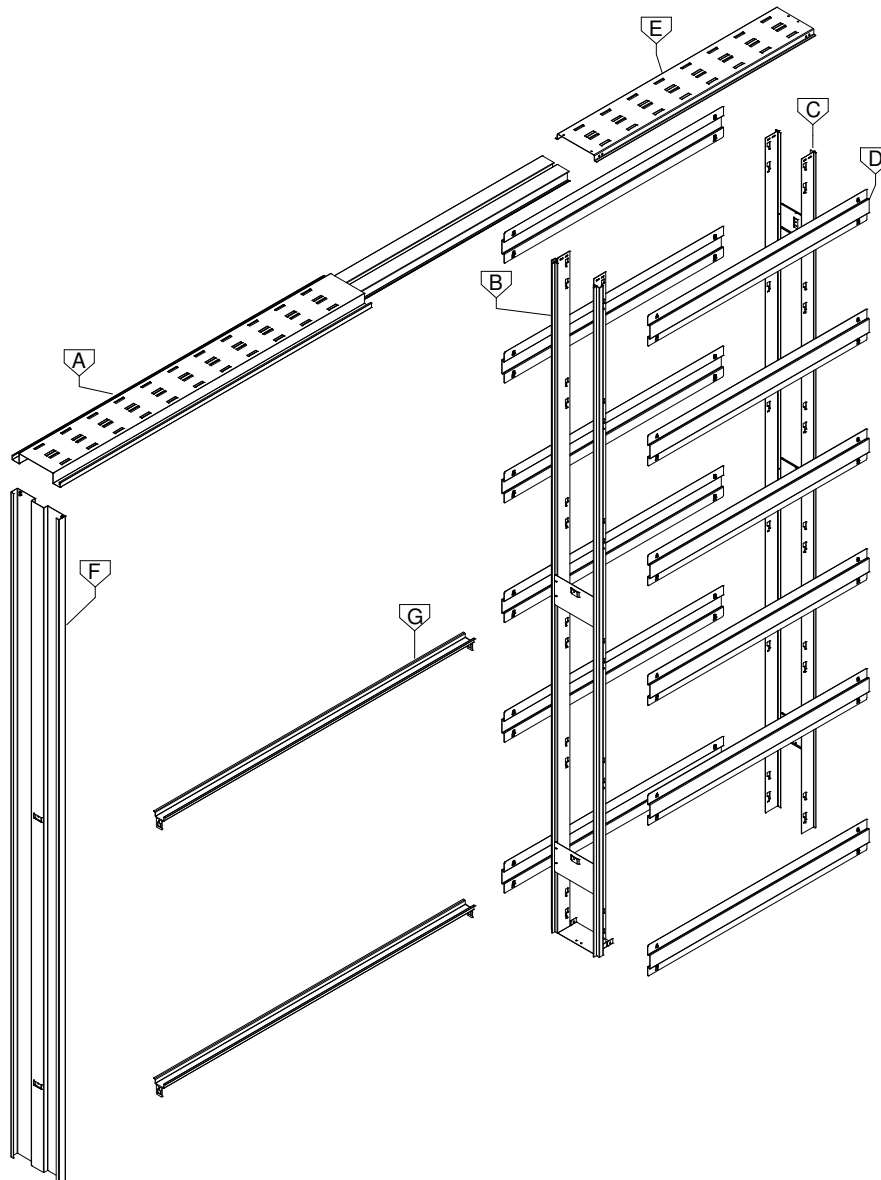

Ermetika[®]
INSIDE WALLS

**ISTRUZIONE MONTAGGIO - SETUP INSTRUCTION
INSTRUCTION MONTAGE- INSTRUCCIONES DE MONTAJE**

Staffetta - Kit

CONTENUTO KIT | CONTENTS

Dotazione - Standard equipment - Equipement standard - Equipo standard

Attrezzatura - Tools - Outils - Herrajes

CONTENUTO KIT | CONTENTS

Panoramica - Overall view - Vue d'ensemble - General

INDICE - INDEX

Montaggio spessore parete 180 - Setup for 180 finished wall	3-6
Montaggio cartongesso - Setup plasterboard	7-10

1.1

1.2

1.3

1.4

Subject to misprints, errors and technical modifications.
All dimensione are in mm

2.1

2.2

Subject to misprints, errors and technical modifications.
All dimensione are in mm