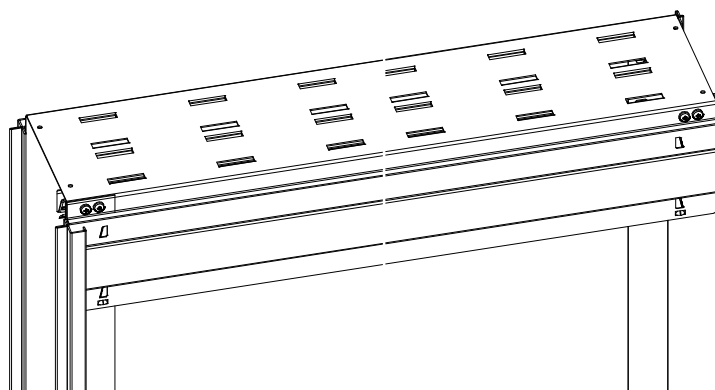

Attrezzatura - Tools - Outils - Herrajes

CONTENUTO KIT | CONTENTS

Panoramica - Overall view - Vue d'ensemble - General

INDICE - INDEX

Montaggio spessore parete 180 - Setup for 180 finished wall	3-6
Montaggio cartongesso - Setup plasterboard	7-10

1.1

1.2

1.3

1.4

Subject to misprints, errors and technical modifications.
All dimensione are in mm

2.1

2.2

Subject to misprints, errors and technical modifications.
All dimensione are in mm