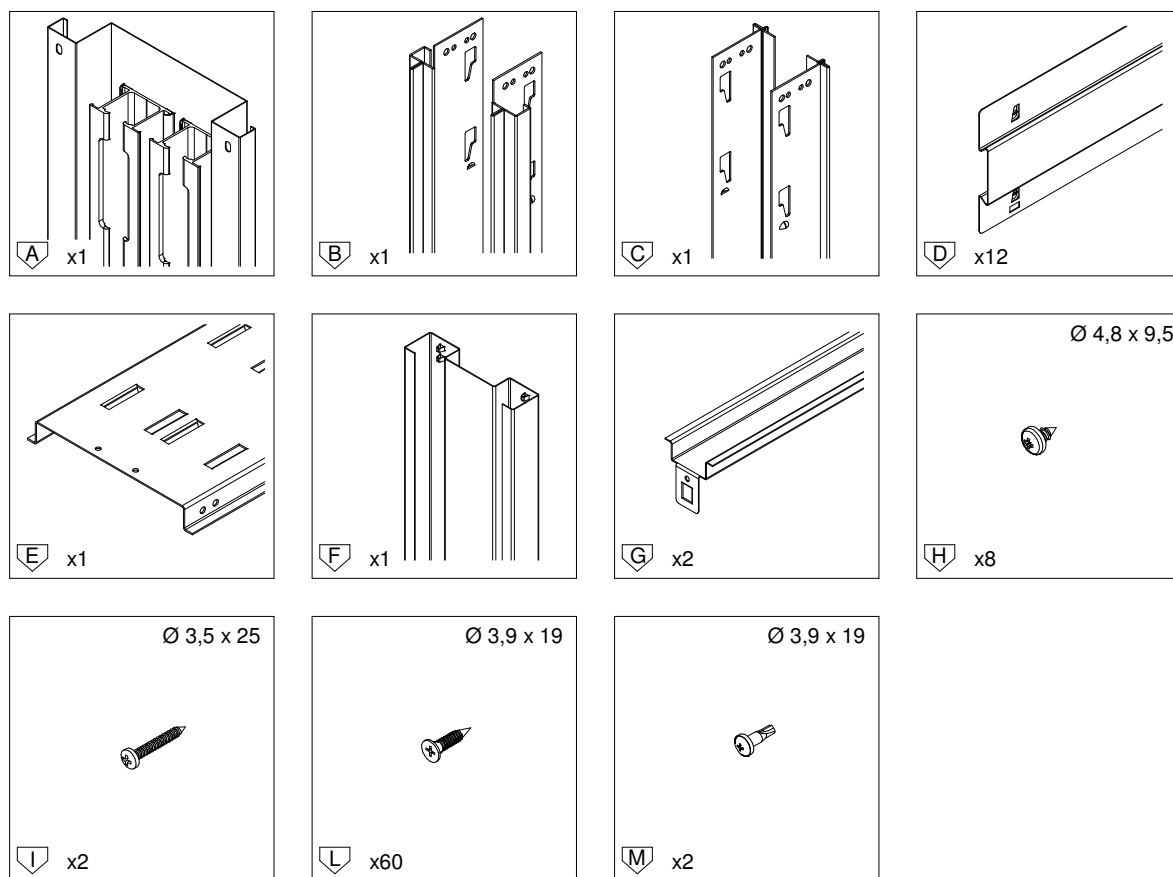

Ermetika[®]
INSIDE WALLS

**ISTRUZIONE MONTAGGIO - SETUP INSTRUCTION
INSTRUCTION MONTAGE- INSTRUCCIONES DE MONTAJE**

Staffetta - Kit

CONTENUTO KIT | CONTENTS

Dotazione - Standard equipment - Equipement standard - Equipo standard

1.1

1.2

1.3

1.4

Subject to misprints, errors and technical modifications.
All dimensione are in mm

2.1

2.2

Subject to misprints, errors and technical modifications.
All dimensione are in mm