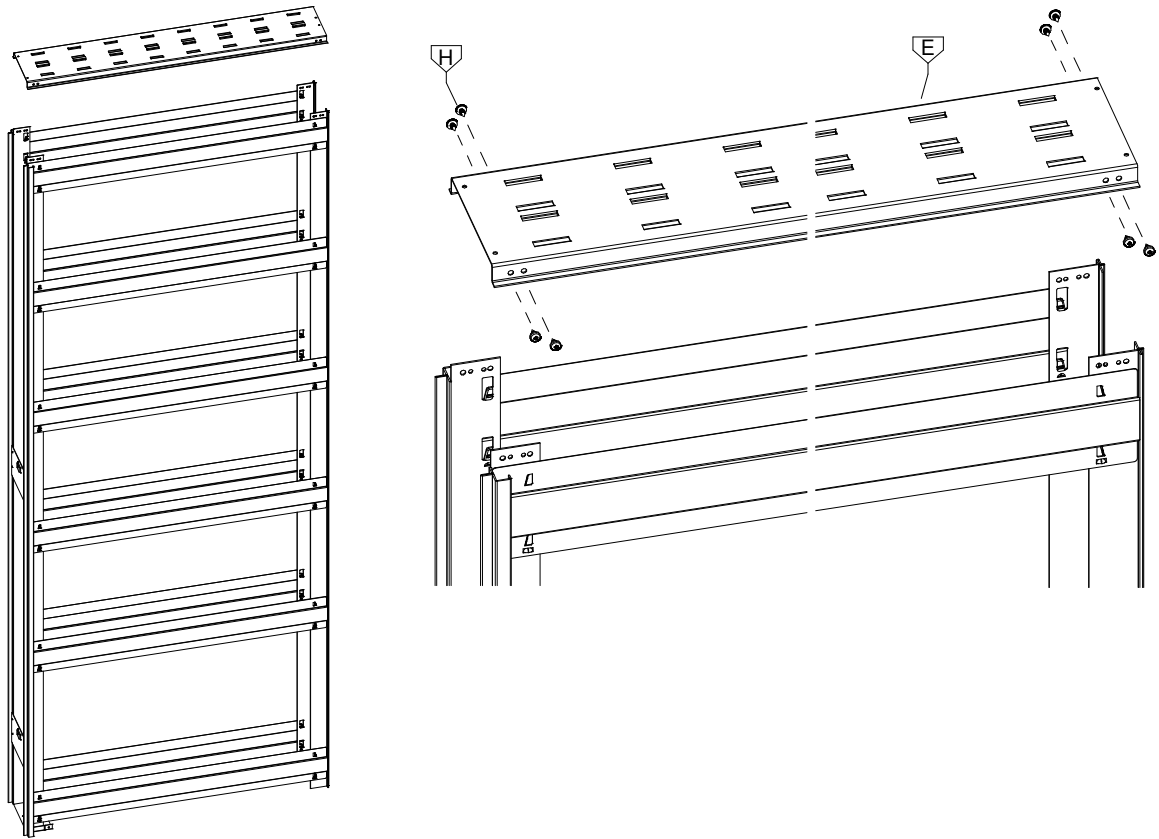

Ermetika[®]
INSIDE WALLS

**ISTRUZIONE MONTAGGIO - SETUP INSTRUCTION
INSTRUCTION MONTAGE- INSTRUCCIONES DE MONTAJE**

Staffetta - Kit

CONTENUTO KIT | CONTENTS

Dotazione - Standard equipment - Equipement standard - Equipo standard

Attrezzatura - Tools - Outils - Herrajes

CONTENUTO KIT | CONTENTS

Panoramica - Overall view - Vue d'ensemble - General

INDICE - INDEX

Montaggio spessore parete 180 - Setup for 180 finished wall	3-6
Montaggio cartongesso - Setup plasterboard	7-10

1.1

1.2

1.3

1.4

Subject to misprints, errors and technical modifications.
All dimensione are in mm

2.1

2.2

Subject to misprints, errors and technical modifications.
All dimensione are in mm