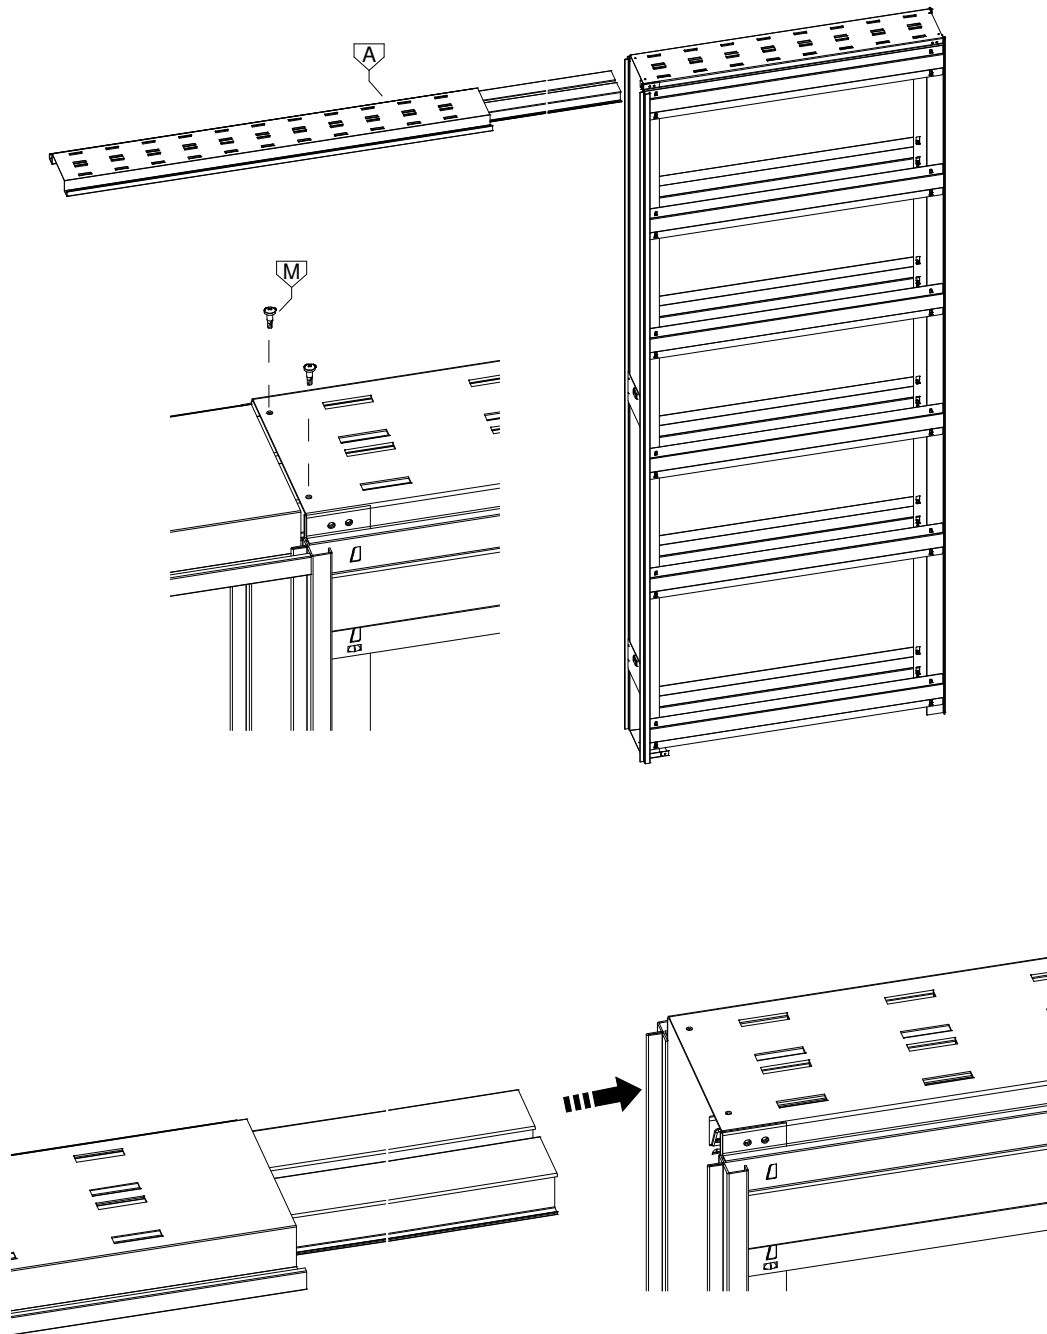

Ermetika[®]
INSIDE WALLS

**ISTRUZIONE MONTAGGIO - SETUP INSTRUCTION
INSTRUCTION MONTAGE- INSTRUCCIONES DE MONTAJE**

Staffetta - Kit

CONTENUTO KIT | CONTENTS

Dotazione - Standard equipment - Equipement standard - Equipo standard

Attrezzatura - Tools - Outils - Herrajes

CONTENUTO KIT | CONTENTS

Panoramica - Overall view - Vue d'ensemble - General

INDICE - INDEX

Montaggio spessore parete 180 - Setup for 180 finished wall	3-6
Montaggio cartongesso - Setup plasterboard	7-10

1.1

1.2

1.3

1.4

Subject to misprints, errors and technical modifications.
All dimensione are in mm

2.1

2.2

Subject to misprints, errors and technical modifications.
All dimensione are in mm