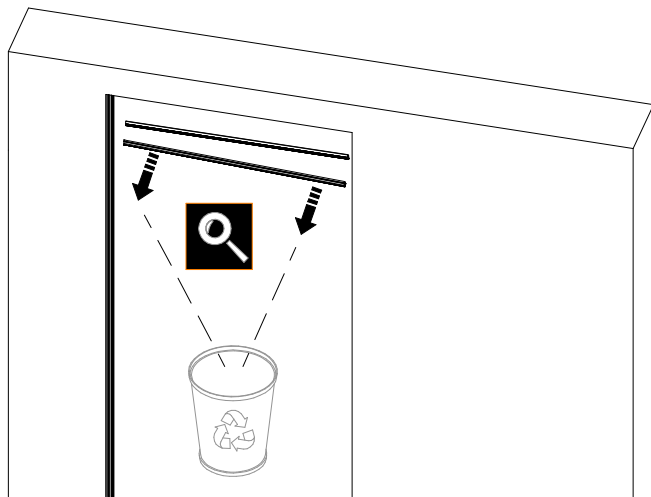

## Panoramica - Overall view - Vue d' ensemble - General

8 ~ 12 mm

250 KG

EASY

## INDICE - INDEX

Calcolo dimensioni anta vetro - Glass door size calculation	3-7
Installazione anta vetro - Glass door setup	8-10

1.1

1.2

Subject to misprints, errors and technical modifications.  
All dimensione are in mm