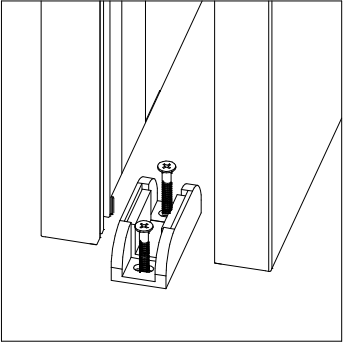

## Panoramica - Overall view - Vue d' ensemble - General

8 ~ 12 mm

250 KG

EASY

## INDICE - INDEX

Calcolo dimensioni anta vetro - Glass door size calculation	3-7
Installazione anta vetro - Glass door setup	8-10

1.1

1.2

Subject to misprints, errors and technical modifications.  
All dimensione are in mm