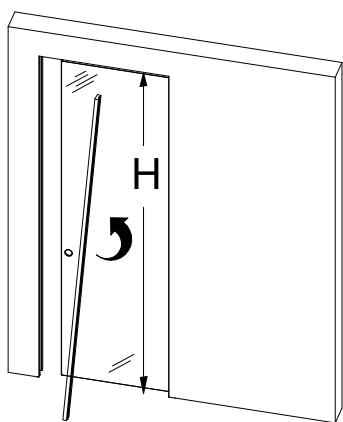

## INDICE - INDEX

Calcolo dimensioni anta vetro - Glass door size calculation	3-7
Installazione anta vetro - Glass door setup	8-10

1.1

1.2

Subject to misprints, errors and technical modifications.  
All dimensione are in mm

Quote valide per telaio posato a quota pavimento finito.

Dimensions to be considered with pocket installed on finished floor level

$H_v = HSB - 35 \text{ mm}$

Subject to misprints, errors and technical modifications.  
All dimensione are in mm

1.5

2.1

2.2

2.3

Subject to misprints, errors and technical modifications.  
All dimensione are in mm

T. +39 (0)883535781

info@ermetika.it

www.ermetika.it