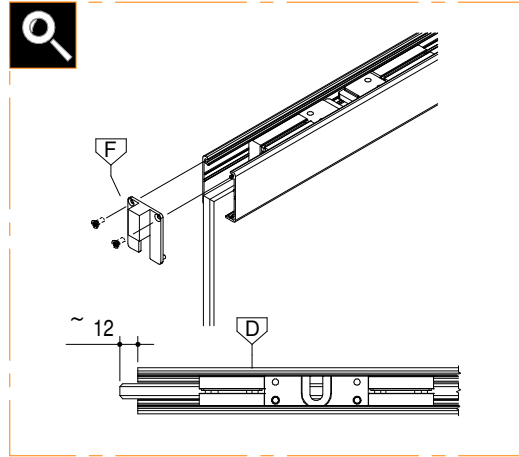

Quote valide per telaio posato a quota pavimento finito.

Dimensions to be considered with pocket installed on finished floor level

$H_v = HSB - 35 \text{ mm}$

Subject to misprints, errors and technical modifications.  
All dimensione are in mm

1.5

2.1

2.2

2.3

Subject to misprints, errors and technical modifications.  
All dimensione are in mm

T. +39 (0)883535781

info@ermetika.it

www.ermetika.it