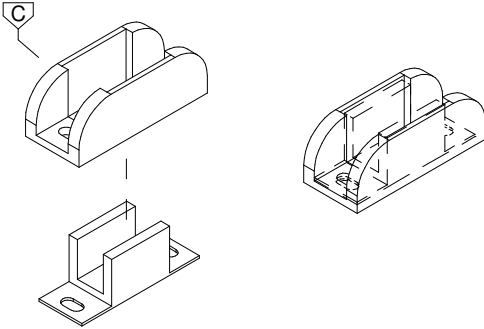

## Panoramica - Overall view - Vue d' ensemble - General

8 ~ 12 mm

250 KG

EASY

## INDICE - INDEX

Calcolo dimensioni anta vetro - Glass door size calculation	3-7
Installazione anta vetro - Glass door setup	8-10

1.1

1.2

Subject to misprints, errors and technical modifications.  
All dimensione are in mm