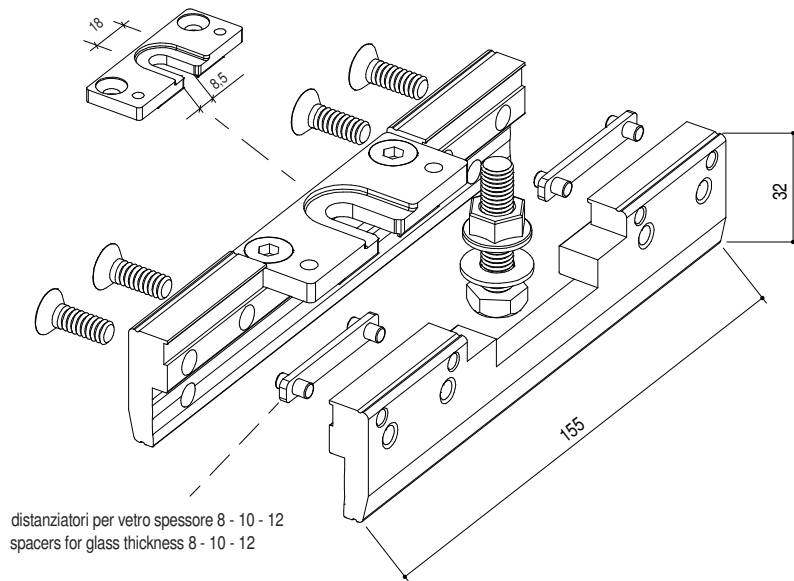

## Panoramica - Overall view - Vue d' ensemble - General

8 ~ 12 mm

250 KG

EASY

## INDICE - INDEX

Calcolo dimensioni anta vetro - Glass door size calculation	3-7
Installazione anta vetro - Glass door setup	8-10

1.1

1.2

Subject to misprints, errors and technical modifications.  
All dimensione are in mm