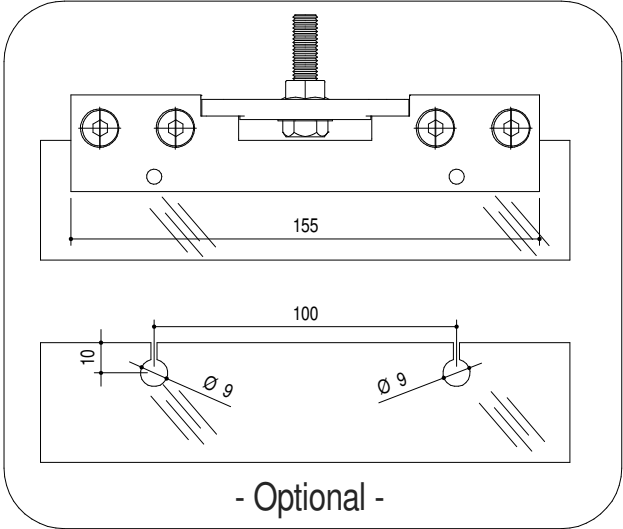

## Panoramica - Overall view - Vue d' ensemble - General

8 ~ 12 mm

250 KG

EASY

## INDICE - INDEX

Calcolo dimensioni anta vetro - Glass door size calculation	3-7
Installazione anta vetro - Glass door setup	8-10

1.1

1.2

Subject to misprints, errors and technical modifications.  
All dimensione are in mm