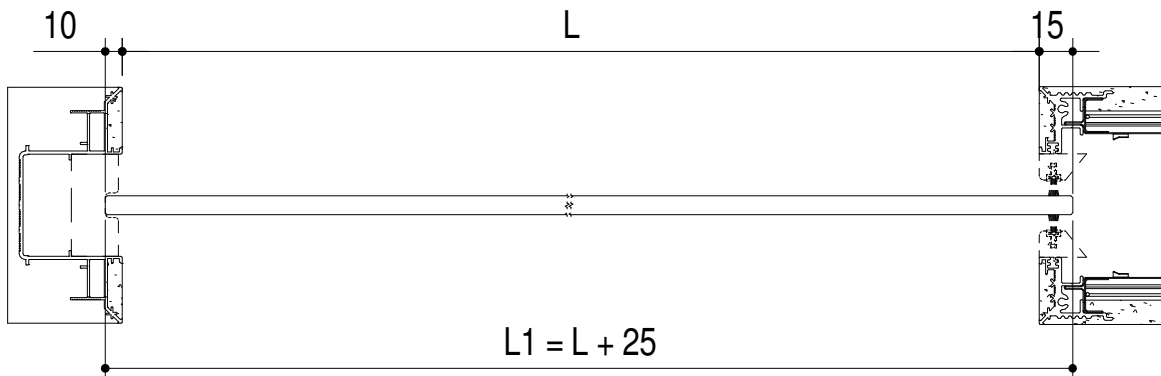

## INDICE - INDEX

Calcolo dimensioni anta vetro - Glass door size calculation	3-7
Installazione anta vetro - Glass door setup	8-10

1.1

1.2

Subject to misprints, errors and technical modifications.  
All dimensione are in mm

$$H_v = H - 30 \text{ mm}$$

$$H_v = HSB - 45 \text{ mm}$$

Quote valide per telaio posato a quota pavimento finito.

Dimensions to be considered with pocket installed on finished floor level

1.4

MOD. ABSOLUTE EVO "TUTTALTEZZA" ( TH )

Quote valide per telaio posato a quota pavimento finito.

Dimensions to be considered with pocket installed on finished floor level

$H_v = HSB - 35 \text{ mm}$

Subject to misprints, errors and technical modifications.  
All dimensione are in mm