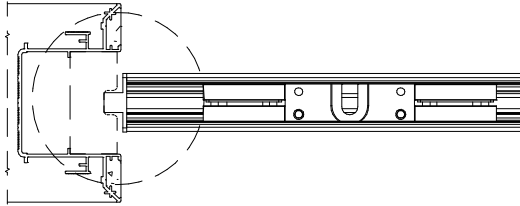

Quote valide per telaio posato a quota pavimento finito.

Dimensions to be considered with pocket installed on finished floor level

$H_v = HSB - 35 \text{ mm}$

Subject to misprints, errors and technical modifications.  
All dimensione are in mm

1.5

2.1

2.2

2.3

Subject to misprints, errors and technical modifications.  
All dimensione are in mm

T. +39 (0)883535781

info@ermetika.it

www.ermetika.it