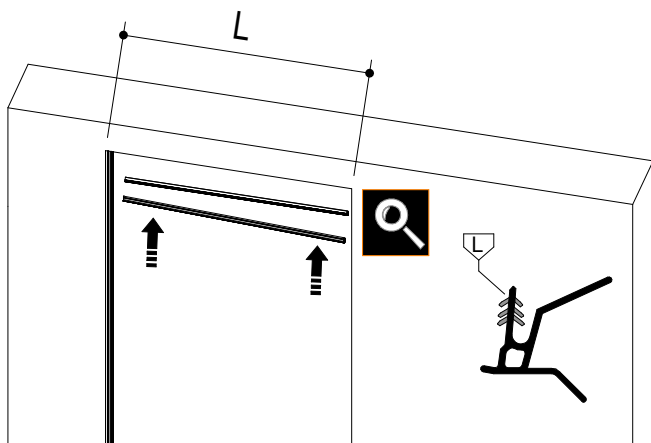

2.3

Subject to misprints, errors and technical modifications.
All dimensione are in mm