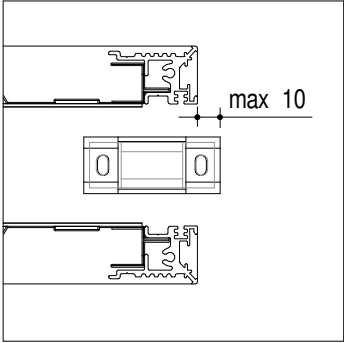

## Panoramica - Overall view - Vue d' ensemble - General

8 ~ 12 mm

250 KG

EASY

## INDICE - INDEX

Calcolo dimensioni anta vetro - Glass door size calculation	3-7
Installazione anta vetro - Glass door setup	8-10

1.1

1.2

Subject to misprints, errors and technical modifications.  
All dimensione are in mm