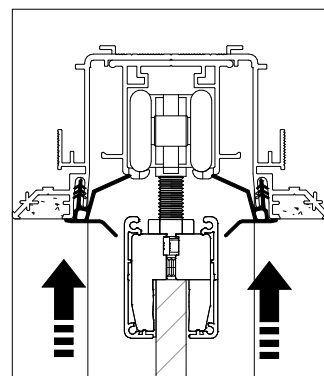

Quote valide per telaio posato a quota pavimento finito.

Dimensions to be considered with pocket installed on finished floor level

$H_v = HSB - 35 \text{ mm}$

Subject to misprints, errors and technical modifications.  
All dimensione are in mm

1.5

2.1

2.2

2.3

Subject to misprints, errors and technical modifications.  
All dimensione are in mm

T. +39 (0)883535781

info@ermetika.it

www.ermetika.it