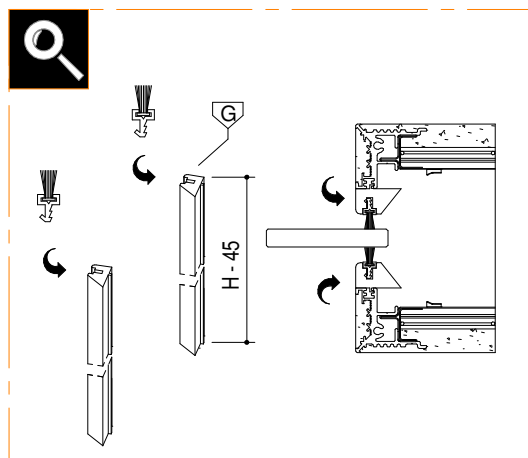

Quote valide per telaio posato a quota pavimento finito.

Dimensions to be considered with pocket installed on finished floor level

$H_v = HSB - 35 \text{ mm}$

Subject to misprints, errors and technical modifications.  
All dimensione are in mm

1.5

2.1

2.2

2.3

Subject to misprints, errors and technical modifications.  
All dimensione are in mm

T. +39 (0)883535781

info@ermetika.it

www.ermetika.it