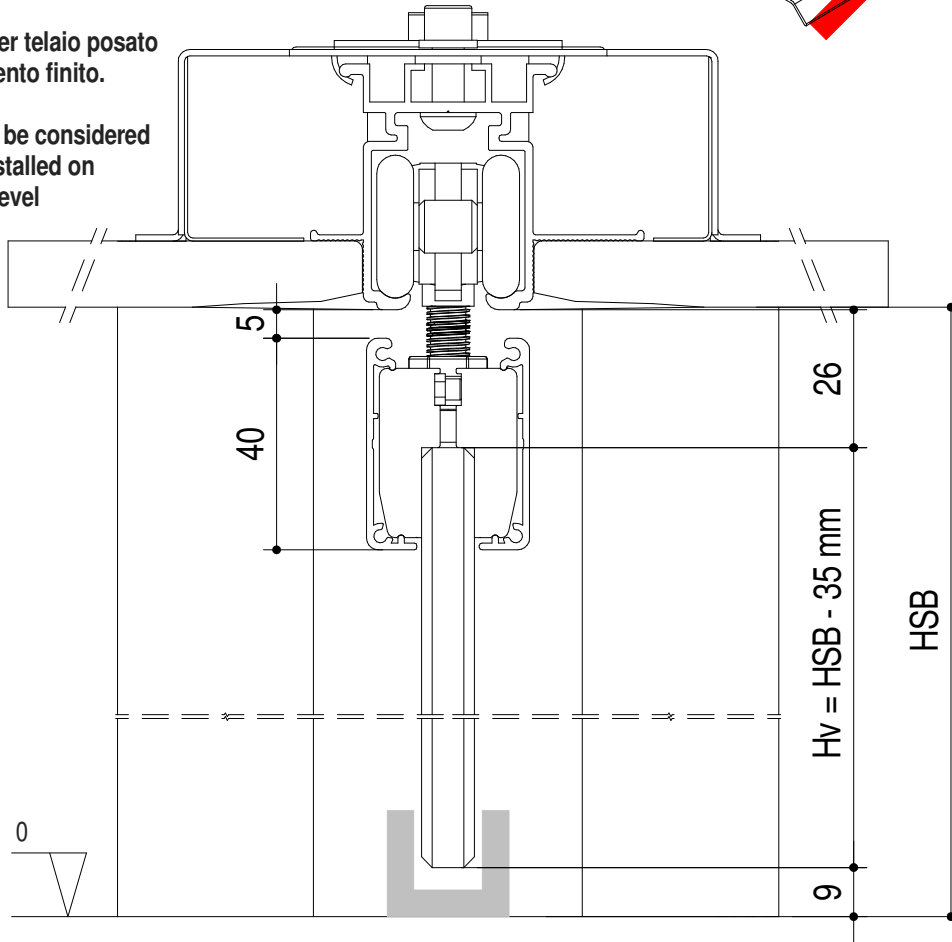

## Panoramica - Overall view - Vue d' ensemble - General

8 ~ 12 mm

250 KG

EASY

## INDICE - INDEX

Calcolo dimensioni anta vetro - Glass door size calculation	3-7
Installazione anta vetro - Glass door setup	8-10

1.1

1.2

Subject to misprints, errors and technical modifications.  
All dimensione are in mm

$$H_v = H - 30 \text{ mm}$$

$$H_v = HSB - 45 \text{ mm}$$

Quote valide per telaio posato a quota pavimento finito.

Dimensions to be considered with pocket installed on finished floor level

1.4

MOD. ABSOLUTE EVO "TUTTALTEZZA" ( TH )

Quote valide per telaio posato a quota pavimento finito.

Dimensions to be considered with pocket installed on finished floor level

$H_v = HSB - 35 \text{ mm}$

Subject to misprints, errors and technical modifications.  
All dimensione are in mm