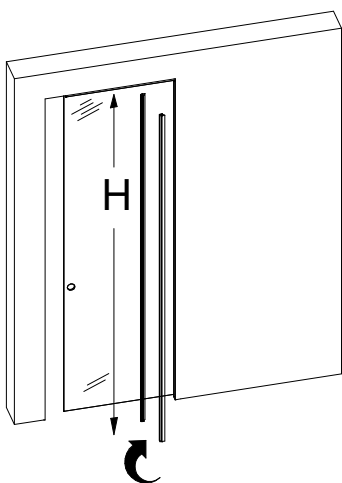

## INDICE - INDEX

Calcolo dimensioni anta vetro - Glass door size calculation	3-7
Installazione anta vetro - Glass door setup	8-10

1.1

1.2

Subject to misprints, errors and technical modifications.  
All dimensione are in mm

Quote valide per telaio posato a quota pavimento finito.

Dimensions to be considered with pocket installed on finished floor level

$H_v = HSB - 35 \text{ mm}$

Subject to misprints, errors and technical modifications.  
All dimensione are in mm

1.5

2.1

2.2

2.3

Subject to misprints, errors and technical modifications.  
All dimensione are in mm

T. +39 (0)883535781

info@ermetika.it

www.ermetika.it