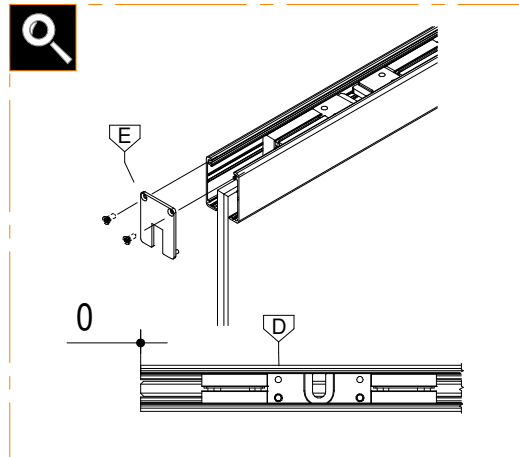

Quote valide per telaio posato a quota pavimento finito.

Dimensions to be considered with pocket installed on finished floor level

$H_v = HSB - 35 \text{ mm}$

Subject to misprints, errors and technical modifications.  
All dimensione are in mm

1.5

2.1

2.2

2.3

Subject to misprints, errors and technical modifications.  
All dimensione are in mm

T. +39 (0)883535781

info@ermetika.it

www.ermetika.it