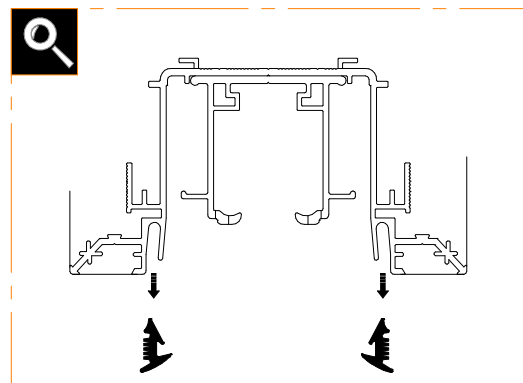

## Panoramica - Overall view - Vue d' ensemble - General

8 ~ 12 mm

250 KG

EASY

## INDICE - INDEX

Calcolo dimensioni anta vetro - Glass door size calculation	3-7
Installazione anta vetro - Glass door setup	8-10

1.1

1.2

Subject to misprints, errors and technical modifications.  
All dimensione are in mm