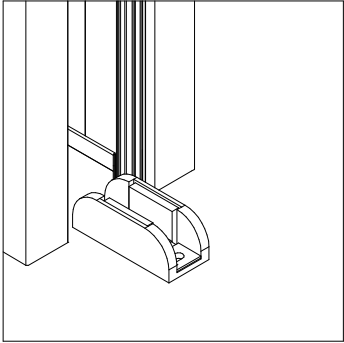

## Panoramica - Overall view - Vue d' ensemble - General

8 ~ 12 mm

250 KG

EASY

## INDICE - INDEX

Calcolo dimensioni anta vetro - Glass door size calculation	3-7
Installazione anta vetro - Glass door setup	8-10

1.1

1.2

Subject to misprints, errors and technical modifications.  
All dimensione are in mm