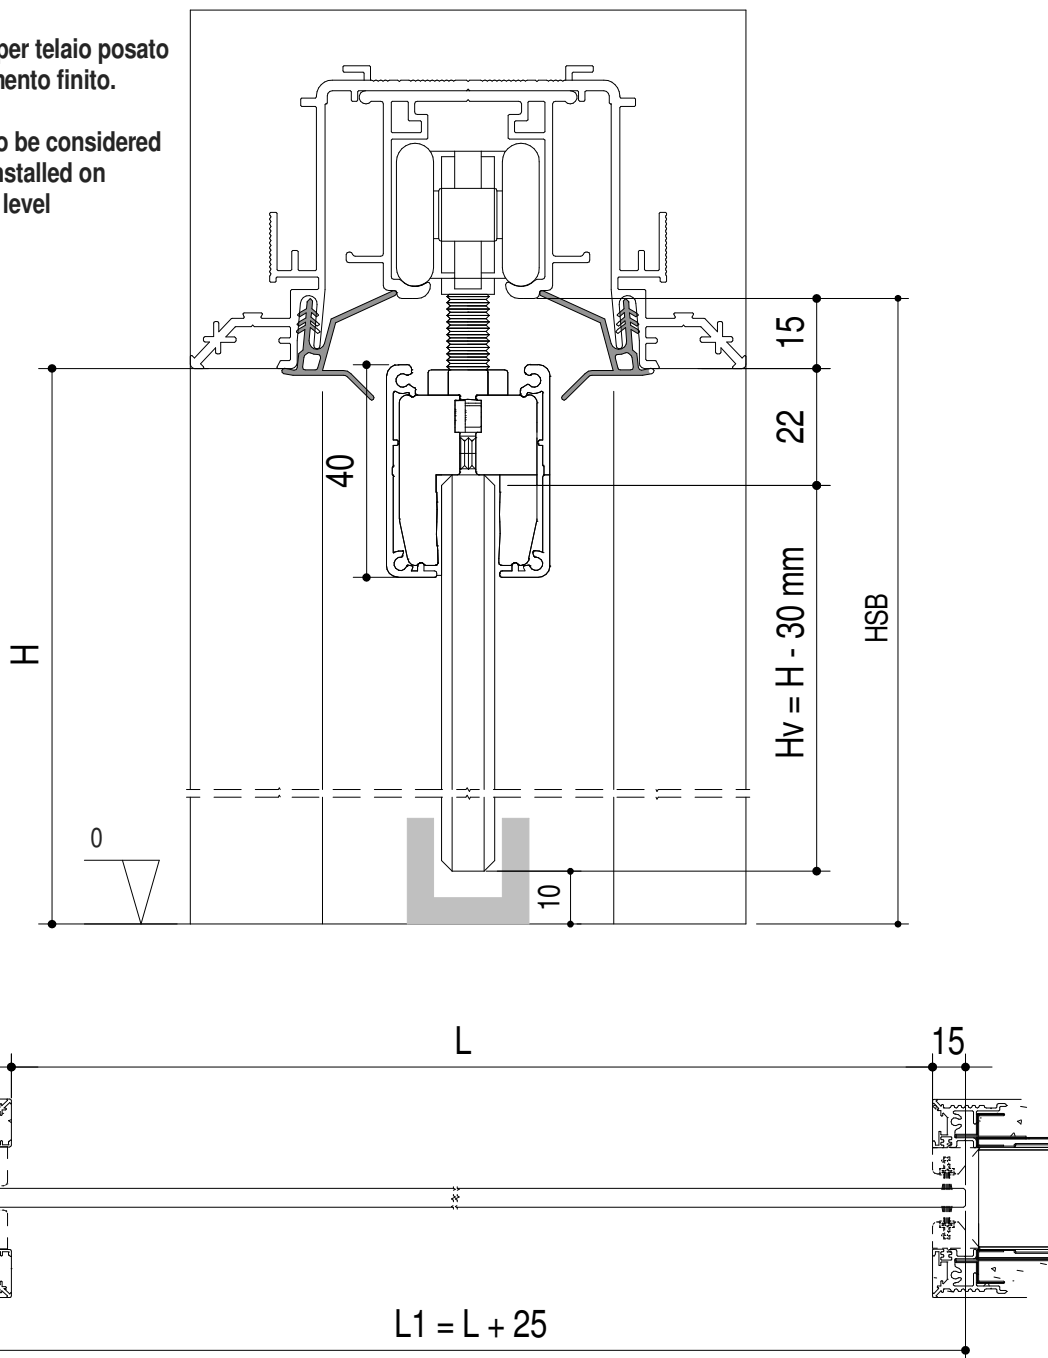

## Panoramica - Overall view - Vue d' ensemble - General

8 ~ 12 mm

250 KG

EASY

## INDICE - INDEX

Calcolo dimensioni anta vetro - Glass door size calculation	3-7
Installazione anta vetro - Glass door setup	8-10

1.1

1.2

Subject to misprints, errors and technical modifications.  
All dimensione are in mm

$$H_v = H - 30 \text{ mm}$$

$$H_v = HSB - 45 \text{ mm}$$

Quote valide per telaio posato a quota pavimento finito.

Dimensions to be considered with pocket installed on finished floor level

1.4

MOD. ABSOLUTE EVO "TUTTALTEZZA" ( TH )

1.5

2.1

2.2

2.3

Subject to misprints, errors and technical modifications.  
All dimensione are in mm

T. +39 (0)883535781

info@ermetika.it

www.ermetika.it