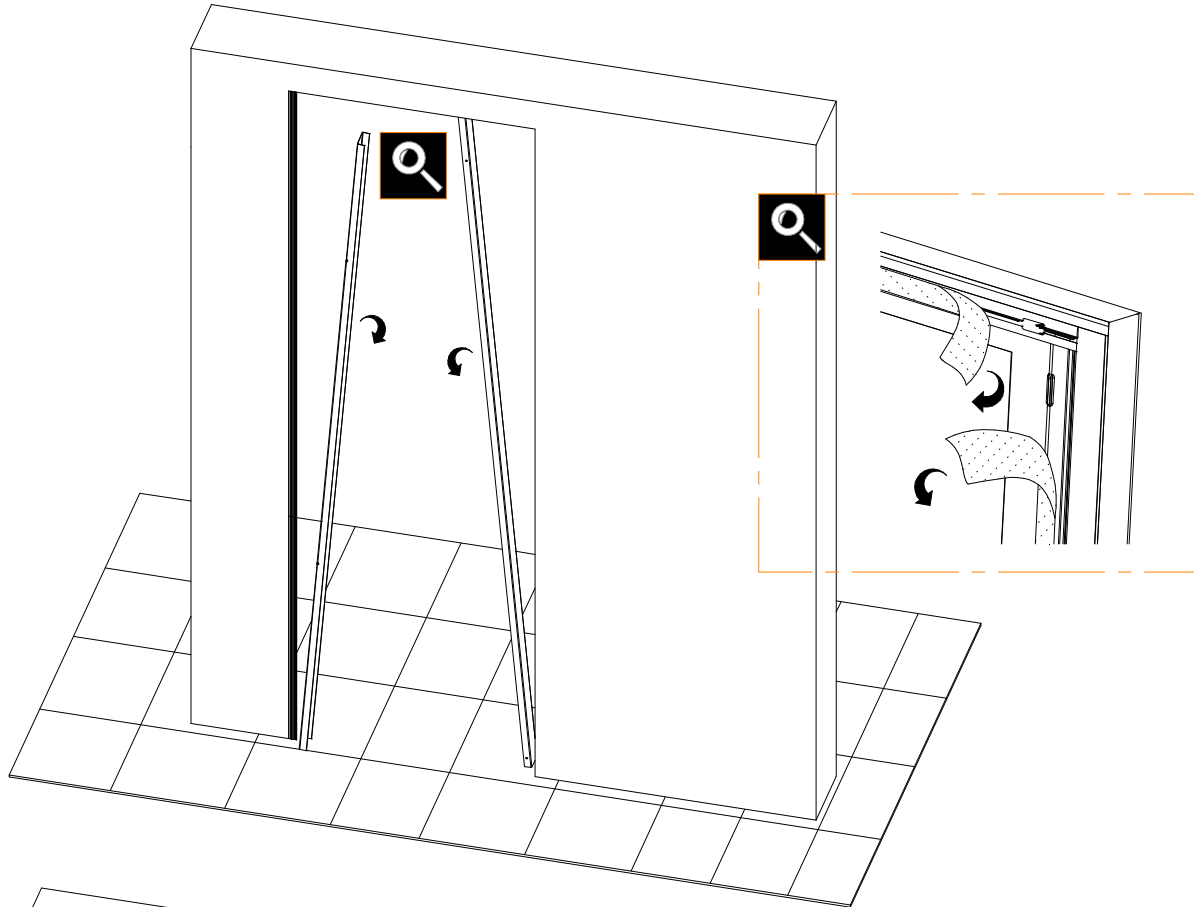

## Panoramica - Overall view - Vue d' ensemble - General

8 ~ 12 mm

250 KG

EASY

## INDICE - INDEX

Calcolo dimensioni anta vetro - Glass door size calculation	3-7
Installazione anta vetro - Glass door setup	8-10

1.1

1.2

Subject to misprints, errors and technical modifications.  
All dimensione are in mm