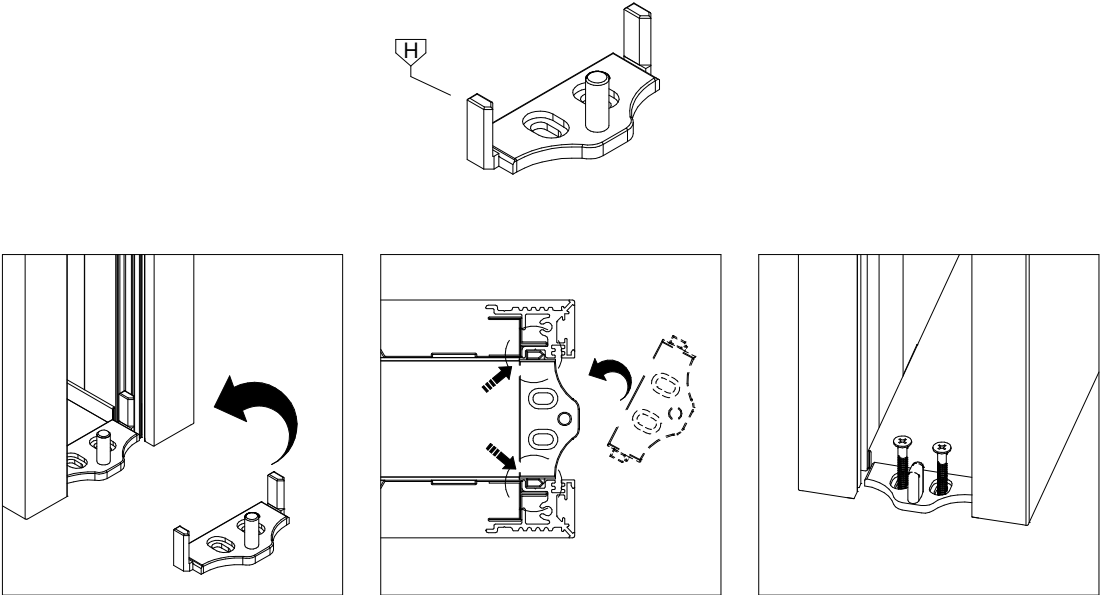

# CONTENUTO KIT | CONTENTS

Panoramica - Overall view - Vue d'ensemble - General

---

---

Subject to misprints, errors and technical modifications.  
All dimensions are in mm

1.1

1.2

Subject to misprints, errors and technical modifications.  
All dimensions are in mm

2.1

MOD. ABSOLUTE EVO / ABSOLUTE EVOKIT

2.2

MOD. ABSOLUTE EVO "TUTTALTEZZA" ( TH )

Subject to misprints, errors and technical modifications.  
All dimensions are in mm

2.3

\* Per ante non a "totale scomparsa", non incluso, da realizzare in opera.  
 Component not included, to be built on site.  
 Useful to keep the door out of the pocket up to the handle.