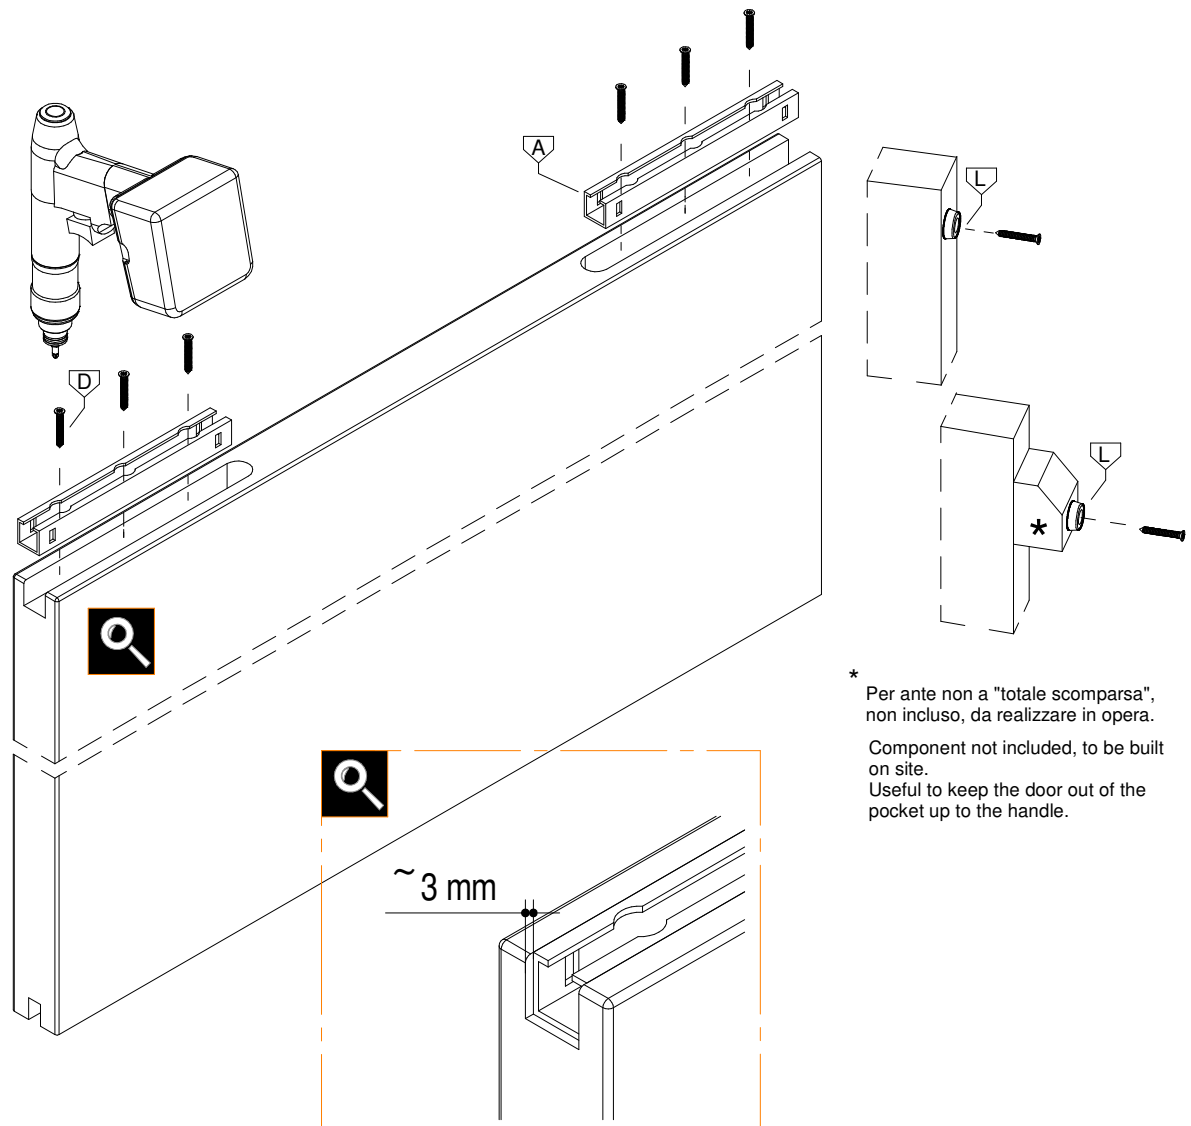

2.1

MOD. ABSOLUTE EVO / ABSOLUTE EVOKIT

2.2

MOD. ABSOLUTE EVO "TUTTALTEZZA" ( TH )

Subject to misprints, errors and technical modifications.  
All dimensions are in mm

2.3

\* Per ante non a "totale scomparsa", non incluso, da realizzare in opera.  
 Component not included, to be built on site.  
 Useful to keep the door out of the pocket up to the handle.

3.1

**C + E**

**B + E**

Subject to misprints, errors and technical modifications.  
All dimensions are in mm

3.2

3.3

Subject to misprints, errors and technical modifications.  
All dimensions are in mm