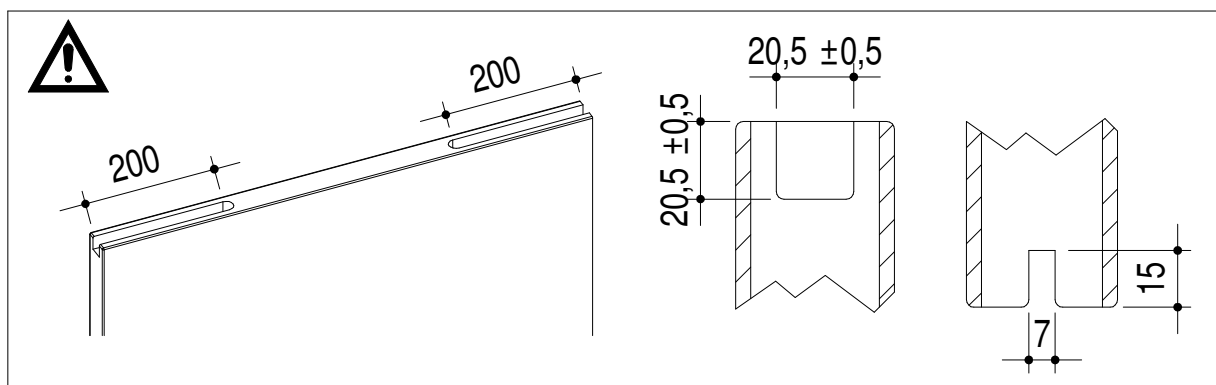

2.1

MOD. ABSOLUTE EVO / ABSOLUTE EVOKIT

2.2

MOD. ABSOLUTE EVO "TUTTALTEZZA" ( TH )

Subject to misprints, errors and technical modifications.  
All dimensions are in mm

2.3

\* Per ante non a "totale scomparsa", non incluso, da realizzare in opera.  
 Component not included, to be built on site.  
 Useful to keep the door out of the pocket up to the handle.

3.1

**C + E**

**B + E**

Subject to misprints, errors and technical modifications.  
All dimensions are in mm

3.2

3.3

Subject to misprints, errors and technical modifications.  
All dimensions are in mm