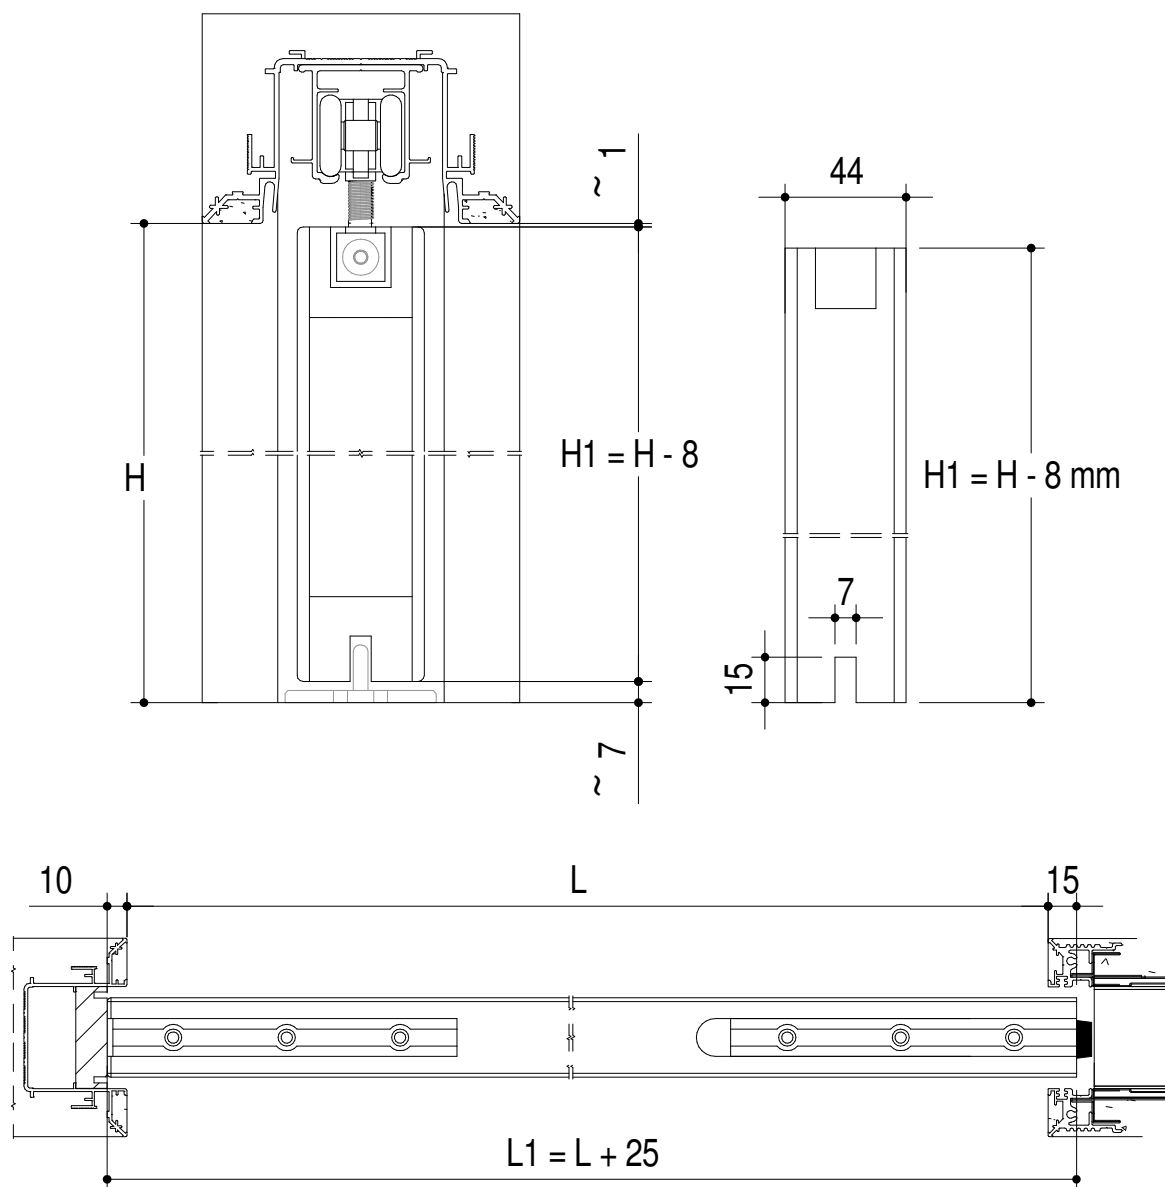

# CONTENUTO KIT | CONTENTS

Panoramica - Overall view - Vue d'ensemble - General

---

---

Subject to misprints, errors and technical modifications.  
All dimensions are in mm

1.1

1.2

Subject to misprints, errors and technical modifications.  
All dimensions are in mm

2.1

MOD. ABSOLUTE EVO / ABSOLUTE EVOKIT

2.2

MOD. ABSOLUTE EVO "TUTTALTEZZA" ( TH )

Subject to misprints, errors and technical modifications.  
All dimensions are in mm

2.3

\* Per ante non a "totale scomparsa", non incluso, da realizzare in opera.  
 Component not included, to be built on site.  
 Useful to keep the door out of the pocket up to the handle.

3.1

**C + E**

**B + E**

Subject to misprints, errors and technical modifications.  
All dimensions are in mm

3.2

3.3

Subject to misprints, errors and technical modifications.  
All dimensions are in mm