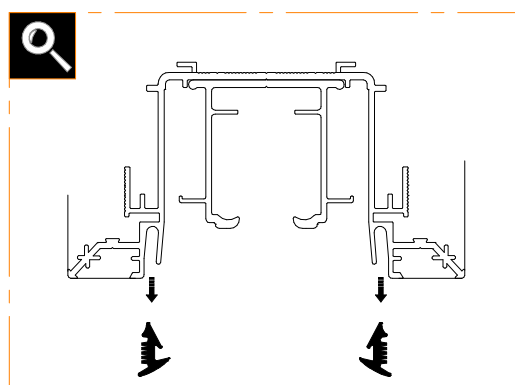

# CONTENUTO KIT | CONTENTS

Panoramica - Overall view - Vue d'ensemble - General

---

---

Subject to misprints, errors and technical modifications.  
All dimensions are in mm

1.1

1.2

Subject to misprints, errors and technical modifications.  
All dimensions are in mm

2.1

MOD. ABSOLUTE EVO / ABSOLUTE EVOKIT

2.2

MOD. ABSOLUTE EVO "TUTTALTEZZA" ( TH )

Subject to misprints, errors and technical modifications.  
All dimensions are in mm

2.3

\* Per ante non a "totale scomparsa", non incluso, da realizzare in opera.  
 Component not included, to be built on site.  
 Useful to keep the door out of the pocket up to the handle.

3.1

**C + E**

**B + E**

Subject to misprints, errors and technical modifications.  
All dimensions are in mm

3.2

3.3

Subject to misprints, errors and technical modifications.  
All dimensions are in mm