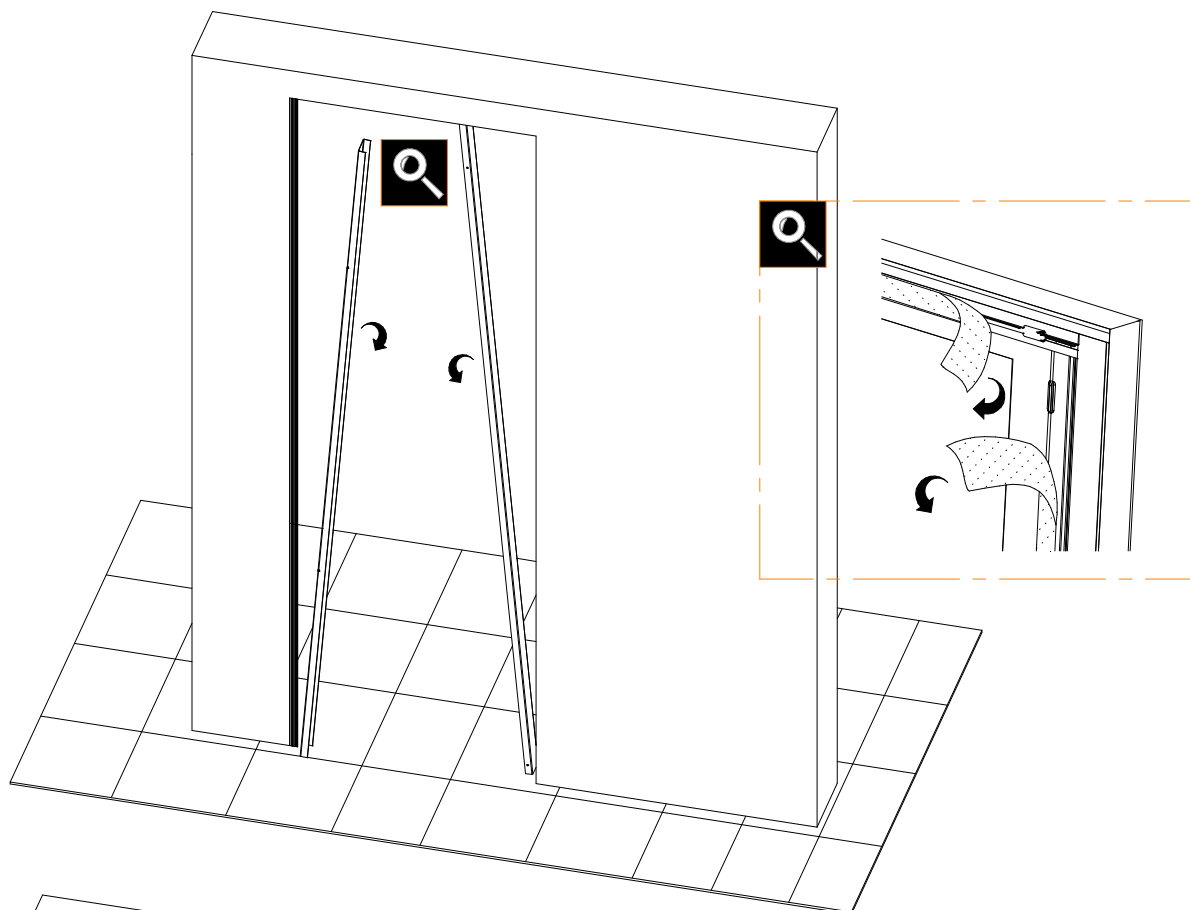

# CONTENUTO KIT | CONTENTS

Panoramica - Overall view - Vue d'ensemble - General

---

---

Subject to misprints, errors and technical modifications.  
All dimensions are in mm

1.1

1.2

Subject to misprints, errors and technical modifications.  
All dimensions are in mm

2.1

MOD. ABSOLUTE EVO / ABSOLUTE EVOKIT

2.2

MOD. ABSOLUTE EVO "TUTTALTEZZA" ( TH )

Subject to misprints, errors and technical modifications.  
All dimensions are in mm

2.3

\* Per ante non a "totale scomparsa", non incluso, da realizzare in opera.  
 Component not included, to be built on site.  
 Useful to keep the door out of the pocket up to the handle.