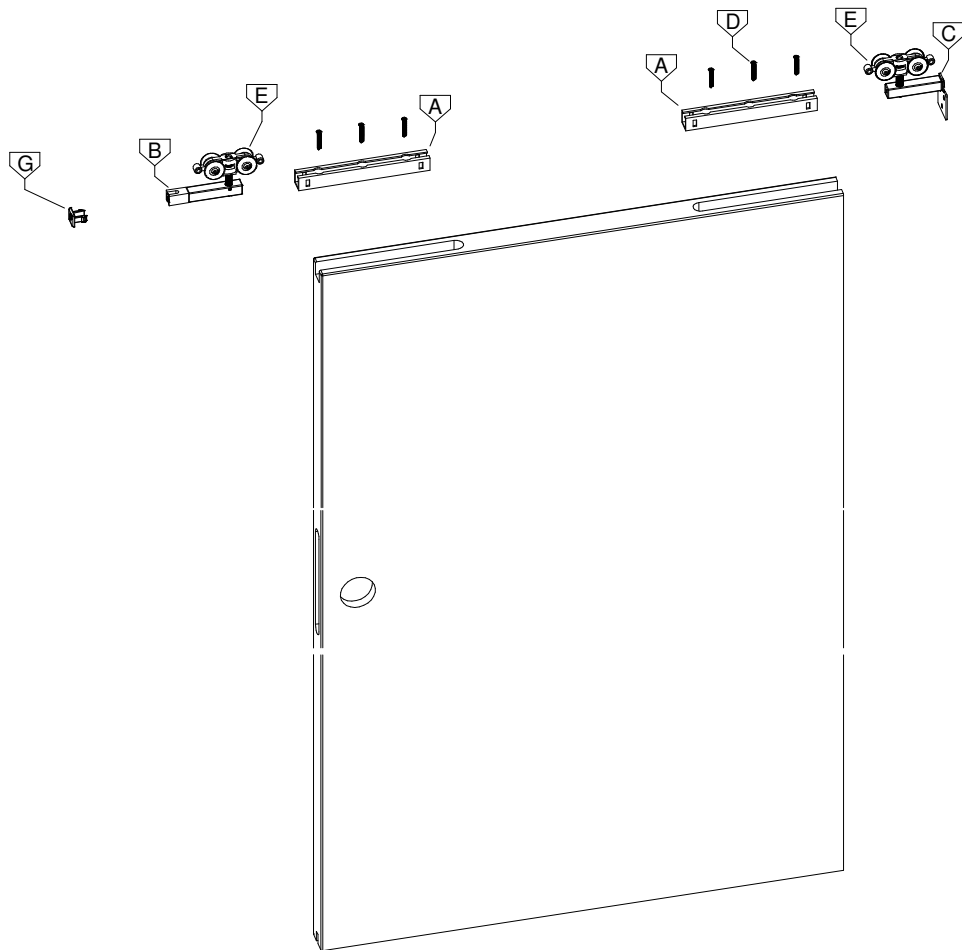

# CONTENUTO KIT | CONTENTS

Panoramica - Overall view - Vue d'ensemble - General

---

---

Subject to misprints, errors and technical modifications.  
All dimensions are in mm

1.1

1.2

Subject to misprints, errors and technical modifications.  
All dimensions are in mm

2.1

MOD. ABSOLUTE EVO / ABSOLUTE EVOKIT

2.2

MOD. ABSOLUTE EVO "TUTTALTEZZA" ( TH )

Subject to misprints, errors and technical modifications.  
All dimensions are in mm

2.3

\* Per ante non a "totale scomparsa", non incluso, da realizzare in opera.  
 Component not included, to be built on site.  
 Useful to keep the door out of the pocket up to the handle.