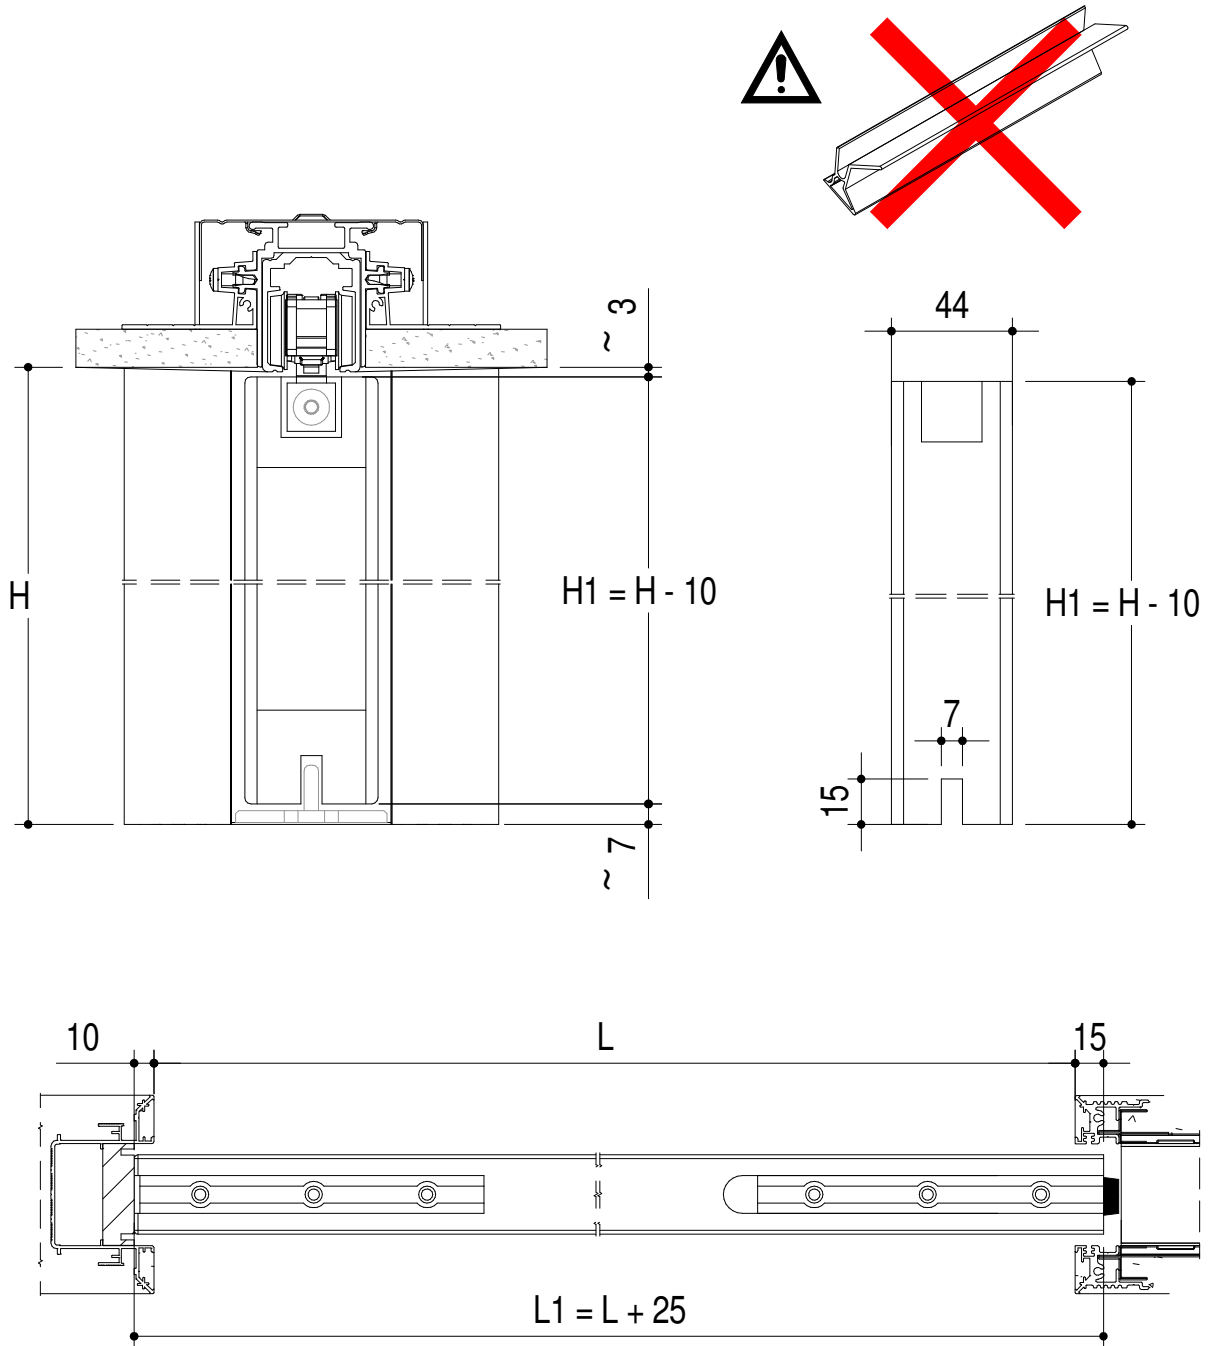

# CONTENUTO KIT | CONTENTS

Panoramica - Overall view - Vue d'ensemble - General

---

---

Subject to misprints, errors and technical modifications.  
All dimensions are in mm

1.1

1.2

Subject to misprints, errors and technical modifications.  
All dimensions are in mm

2.1

MOD. ABSOLUTE EVO / ABSOLUTE EVOKIT

2.2

MOD. ABSOLUTE EVO "TUTTALTEZZA" ( TH )

Subject to misprints, errors and technical modifications.  
All dimensions are in mm

2.3

\* Per ante non a "totale scomparsa", non incluso, da realizzare in opera.  
 Component not included, to be built on site.  
 Useful to keep the door out of the pocket up to the handle.

3.1

**C + E**

**B + E**

Subject to misprints, errors and technical modifications.  
All dimensions are in mm

3.2

3.3

Subject to misprints, errors and technical modifications.  
All dimensions are in mm