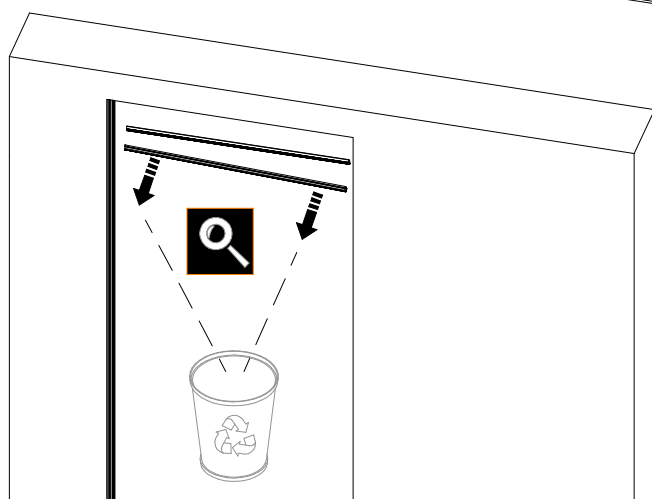

# CONTENUTO KIT | CONTENTS

Panoramica - Overall view - Vue d'ensemble - General

---

---

Subject to misprints, errors and technical modifications.  
All dimensions are in mm

1.1

1.2

Subject to misprints, errors and technical modifications.  
All dimensions are in mm

2.1

MOD. ABSOLUTE EVO / ABSOLUTE EVOKIT

2.2

MOD. ABSOLUTE EVO "TUTTALTEZZA" ( TH )

Subject to misprints, errors and technical modifications.  
All dimensions are in mm

2.3

\* Per ante non a "totale scomparsa", non incluso, da realizzare in opera.  
 Component not included, to be built on site.  
 Useful to keep the door out of the pocket up to the handle.