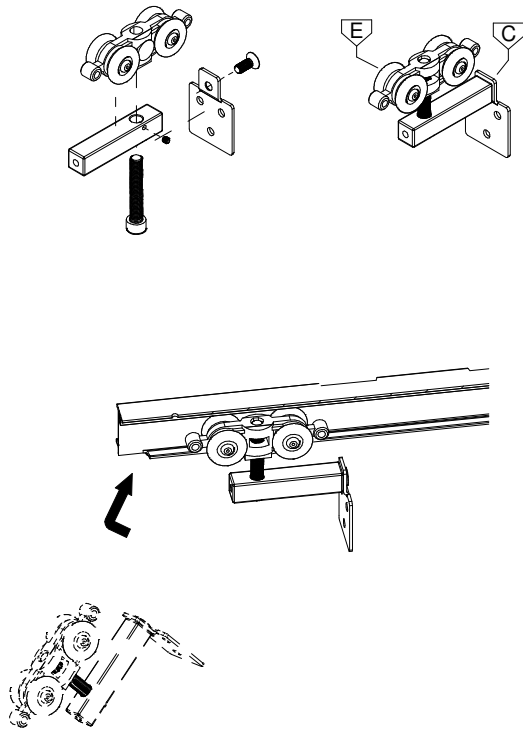

# CONTENUTO KIT | CONTENTS

Panoramica - Overall view - Vue d'ensemble - General

---

---

Subject to misprints, errors and technical modifications.  
All dimensions are in mm

1.1

1.2

Subject to misprints, errors and technical modifications.  
All dimensions are in mm

2.1

MOD. ABSOLUTE EVO / ABSOLUTE EVOKIT

2.2

MOD. ABSOLUTE EVO "TUTTALTEZZA" ( TH )

Subject to misprints, errors and technical modifications.  
All dimensions are in mm

2.3

\* Per ante non a "totale scomparsa", non incluso, da realizzare in opera.  
 Component not included, to be built on site.  
 Useful to keep the door out of the pocket up to the handle.

3.1

**C + E**

**B + E**

Subject to misprints, errors and technical modifications.  
All dimensions are in mm

3.2

3.3

Subject to misprints, errors and technical modifications.  
All dimensions are in mm