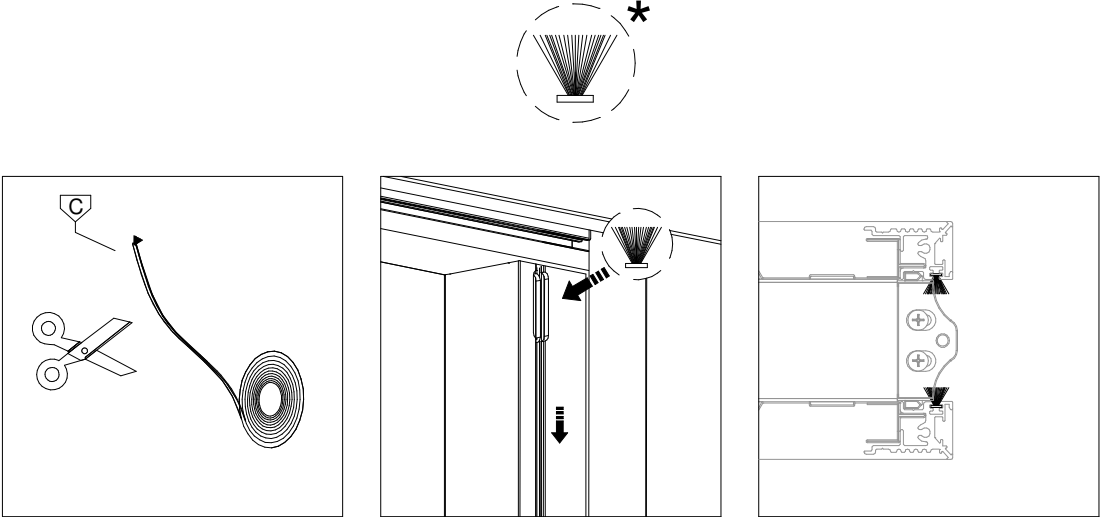

# CONTENUTO KIT | CONTENTS

Panoramica - Overall view - Vue d'ensemble - General

---

---

Subject to misprints, errors and technical modifications.  
All dimensions are in mm

1.1

1.2

Subject to misprints, errors and technical modifications.  
All dimensions are in mm

2.1

MOD. ABSOLUTE EVO / ABSOLUTE EVOKIT

2.2

MOD. ABSOLUTE EVO "TUTTALTEZZA" ( TH )

Subject to misprints, errors and technical modifications.  
All dimensions are in mm

2.3

\* Per ante non a "totale scomparsa", non incluso, da realizzare in opera.  
 Component not included, to be built on site.  
 Useful to keep the door out of the pocket up to the handle.