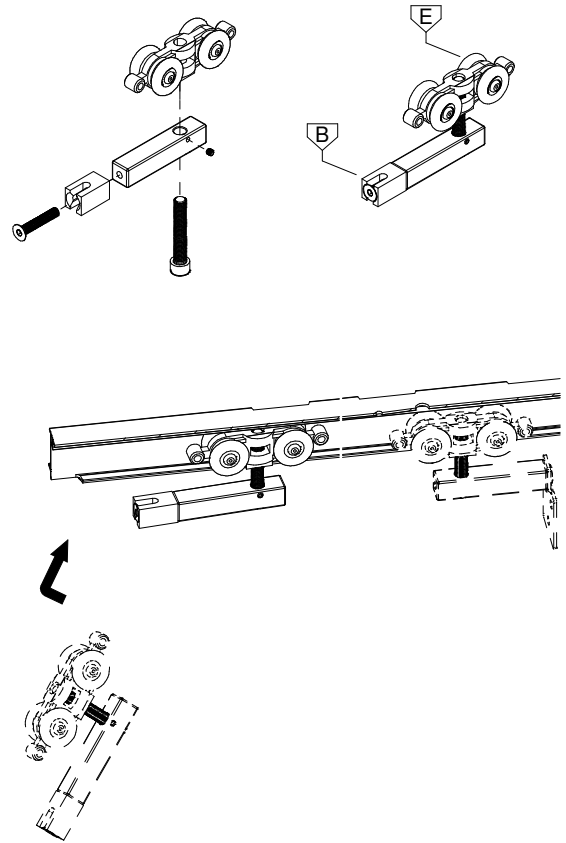

2.1

MOD. ABSOLUTE EVO / ABSOLUTE EVOKIT

2.2

MOD. ABSOLUTE EVO "TUTTALTEZZA" ( TH )

Subject to misprints, errors and technical modifications.  
All dimensions are in mm

2.3

\* Per ante non a "totale scomparsa", non incluso, da realizzare in opera.  
 Component not included, to be built on site.  
 Useful to keep the door out of the pocket up to the handle.

3.1

**C + E**

**B + E**

Subject to misprints, errors and technical modifications.  
All dimensions are in mm

3.2

3.3

Subject to misprints, errors and technical modifications.  
All dimensions are in mm