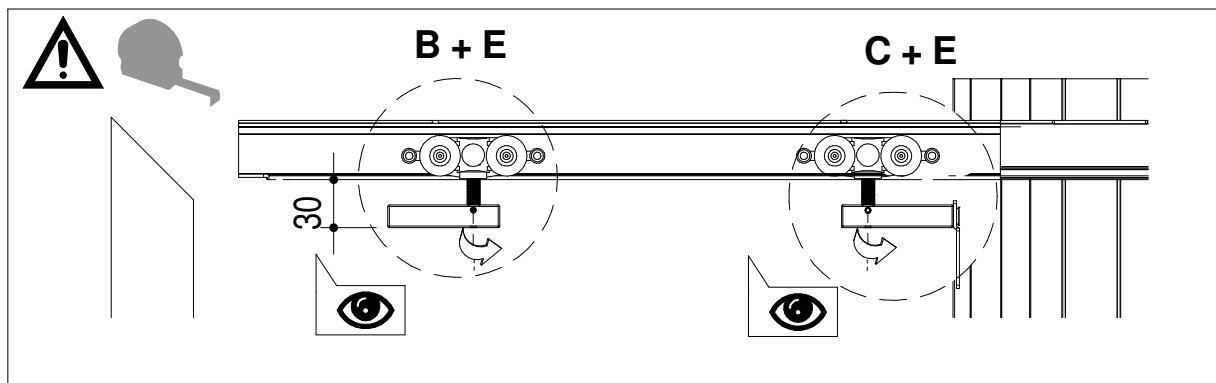

2.1

MOD. ABSOLUTE EVO / ABSOLUTE EVOKIT

2.2

MOD. ABSOLUTE EVO "TUTTALTEZZA" ( TH )

Subject to misprints, errors and technical modifications.  
All dimensions are in mm

2.3

\* Per ante non a "totale scomparsa", non incluso, da realizzare in opera.  
 Component not included, to be built on site.  
 Useful to keep the door out of the pocket up to the handle.

3.1

**C + E**

**B + E**

Subject to misprints, errors and technical modifications.  
All dimensions are in mm

3.2

3.3

Subject to misprints, errors and technical modifications.  
All dimensions are in mm