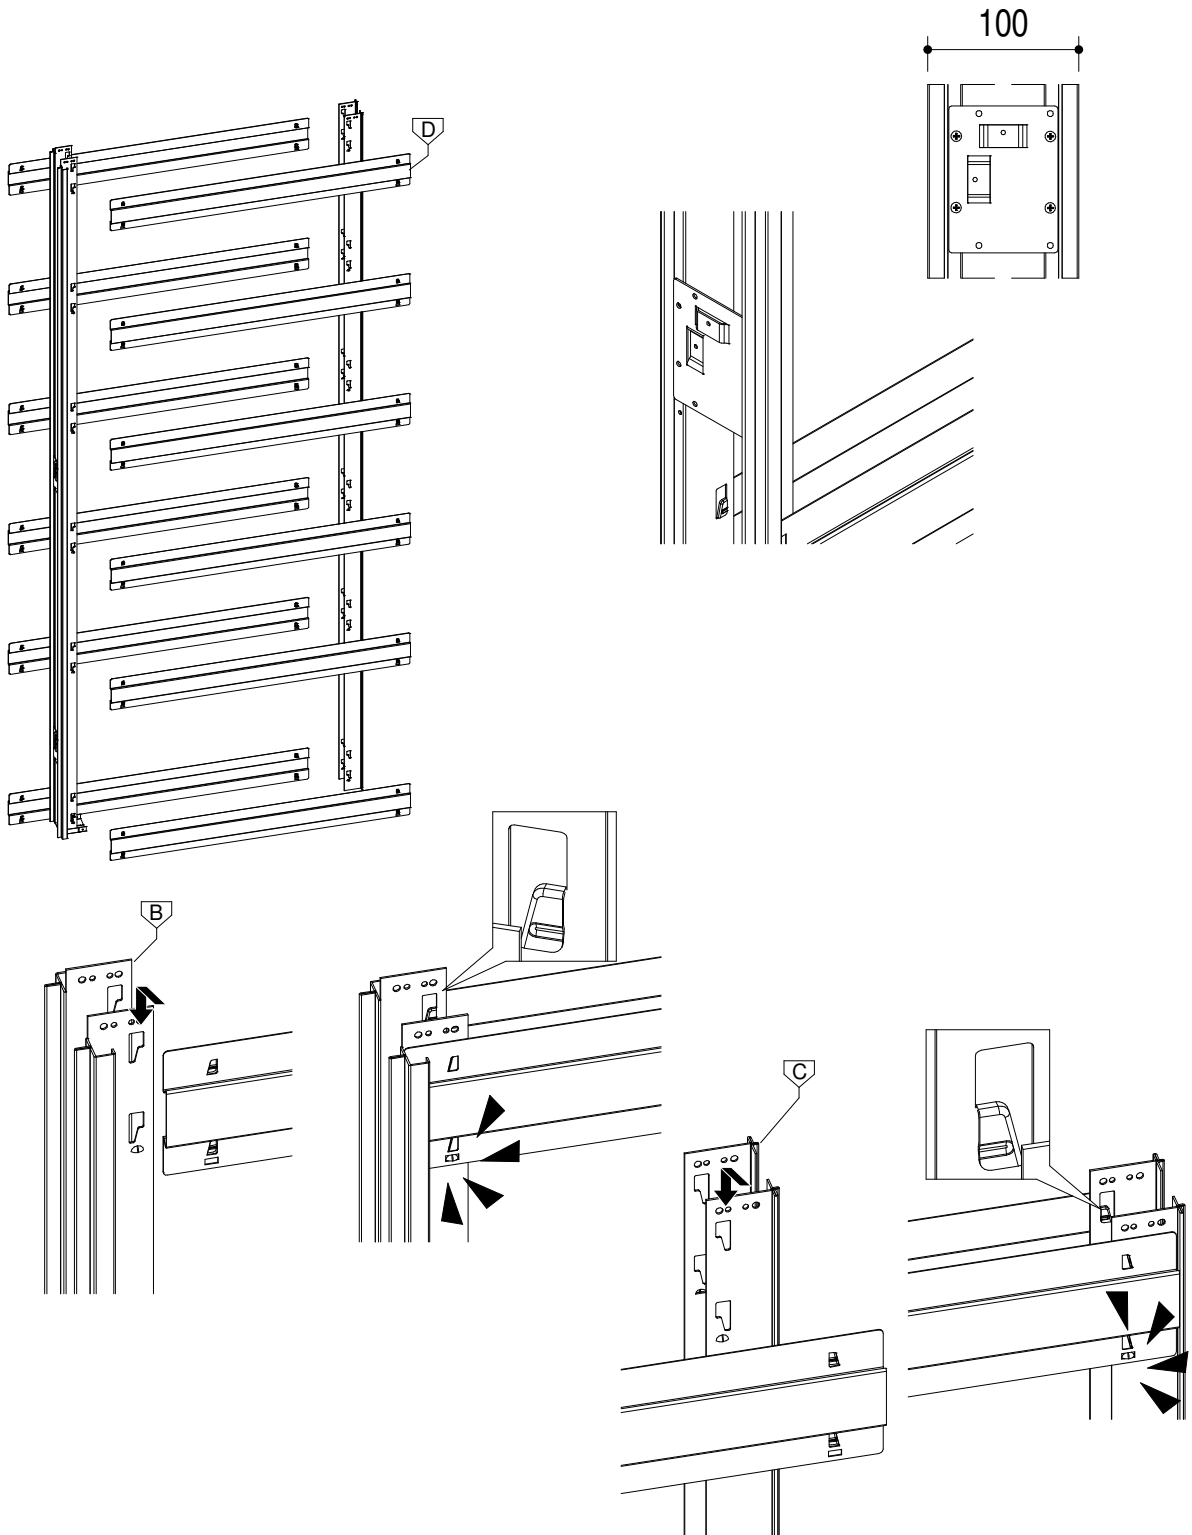

Attrezzatura - Tools - Outils - Herrajes

CONTENUTO KIT | CONTENTS

Panoramica - Overall view - Vue d'ensemble - General

INDICE - INDEX

Montaggio spessore parete 100 - Setup for 100 finished wall	3-6
Montaggio spessore parete 125 - Setup for 125 finished wall	7-10
Montaggio cartongesso - Setup plasterboard	11-13

1.1

1.2

Subject to misprints, errors and technical modifications.
All dimensions are in mm

1.3

1.4

Subject to misprints, errors and technical modifications.
All dimensions are in mm

2.1

2.2