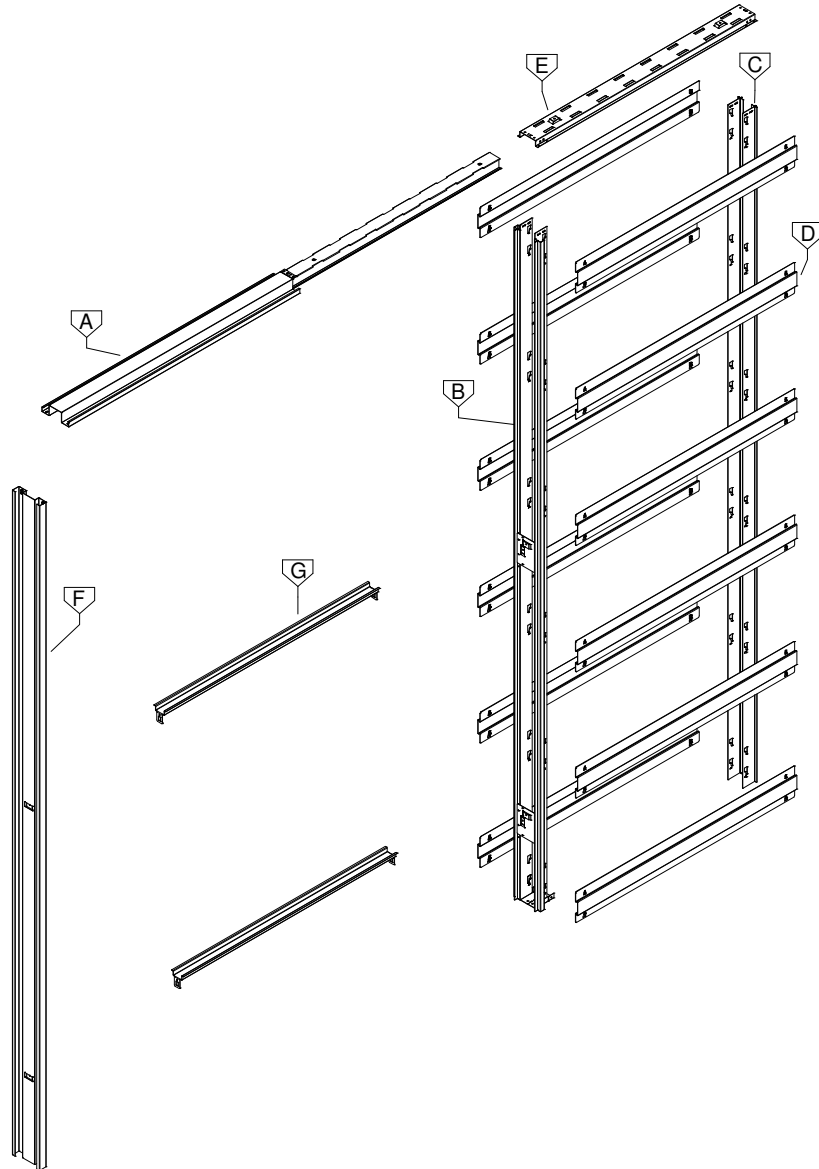

Attrezzatura - Tools - Outils - Herrajes

CONTENUTO KIT | CONTENTS

Panoramica - Overall view - Vue d'ensemble - General

INDICE - INDEX

Montaggio spessore parete 100 - Setup for 100 finished wall	3-6
Montaggio spessore parete 125 - Setup for 125 finished wall	7-10
Montaggio cartongesso - Setup plasterboard	11-13

1.1

1.2

Subject to misprints, errors and technical modifications.
All dimensions are in mm

1.3

1.4

Subject to misprints, errors and technical modifications.
All dimensions are in mm

2.1

2.2

2.3

Subject to misprints, errors and technical modifications.
All dimensions are in mm

2.4

2.5

Subject to misprints, errors and technical modifications.
All dimensions are in mm

3.1

3.2

Subject to misprints, errors and technical modifications.
All dimensions are in mm