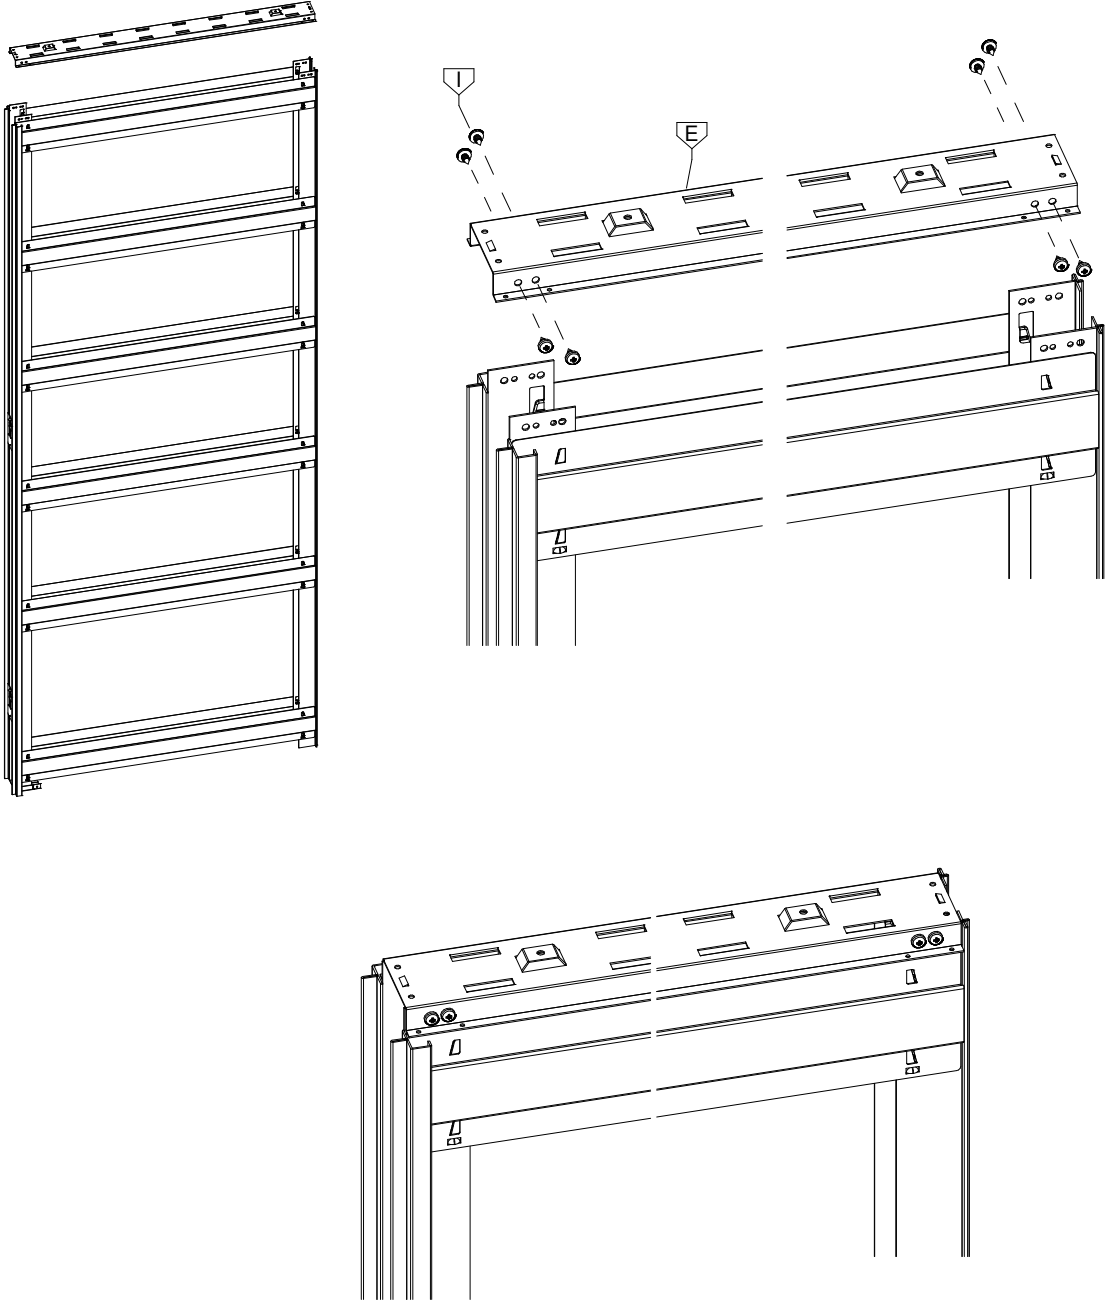

Attrezzatura - Tools - Outils - Herrajes

CONTENUTO KIT | CONTENTS

Panoramica - Overall view - Vue d'ensemble - General

INDICE - INDEX

Montaggio spessore parete 100 - Setup for 100 finished wall	3-6
Montaggio spessore parete 125 - Setup for 125 finished wall	7-10
Montaggio cartongesso - Setup plasterboard	11-13

1.1

1.2

Subject to misprints, errors and technical modifications.
All dimensions are in mm

1.3

1.4

Subject to misprints, errors and technical modifications.
All dimensions are in mm

2.1

2.2