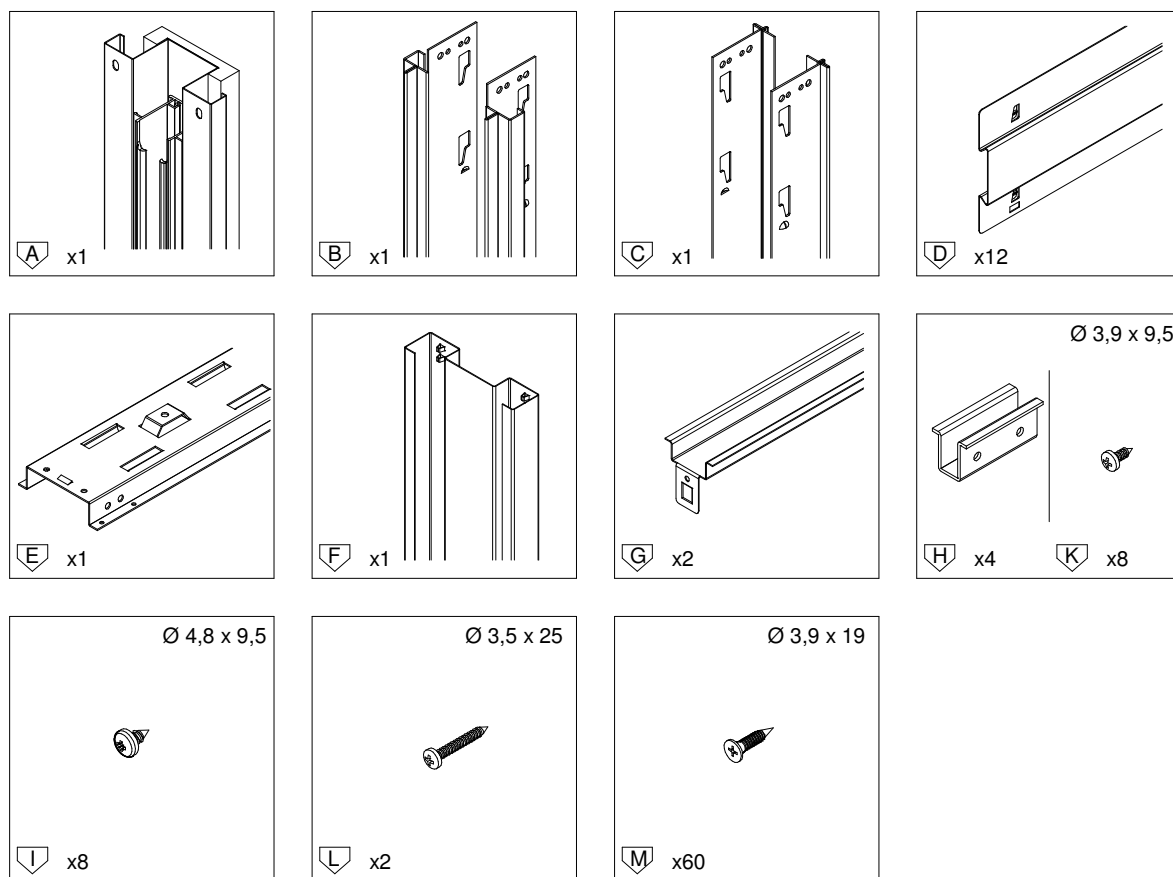

istruzione di montaggio
setup instruction
instruction montage
instrucciones de montaje

————— **EVOKIT**

guarda su YouTube
watch on YouTube

CONTENUTO KIT | CONTENTS

Dotazione - Standard equipment - Equipement standard - Equipo standard

1.1

1.2

Subject to misprints, errors and technical modifications.
All dimensions are in mm

1.3

1.4

Subject to misprints, errors and technical modifications.
All dimensions are in mm

2.1

2.2