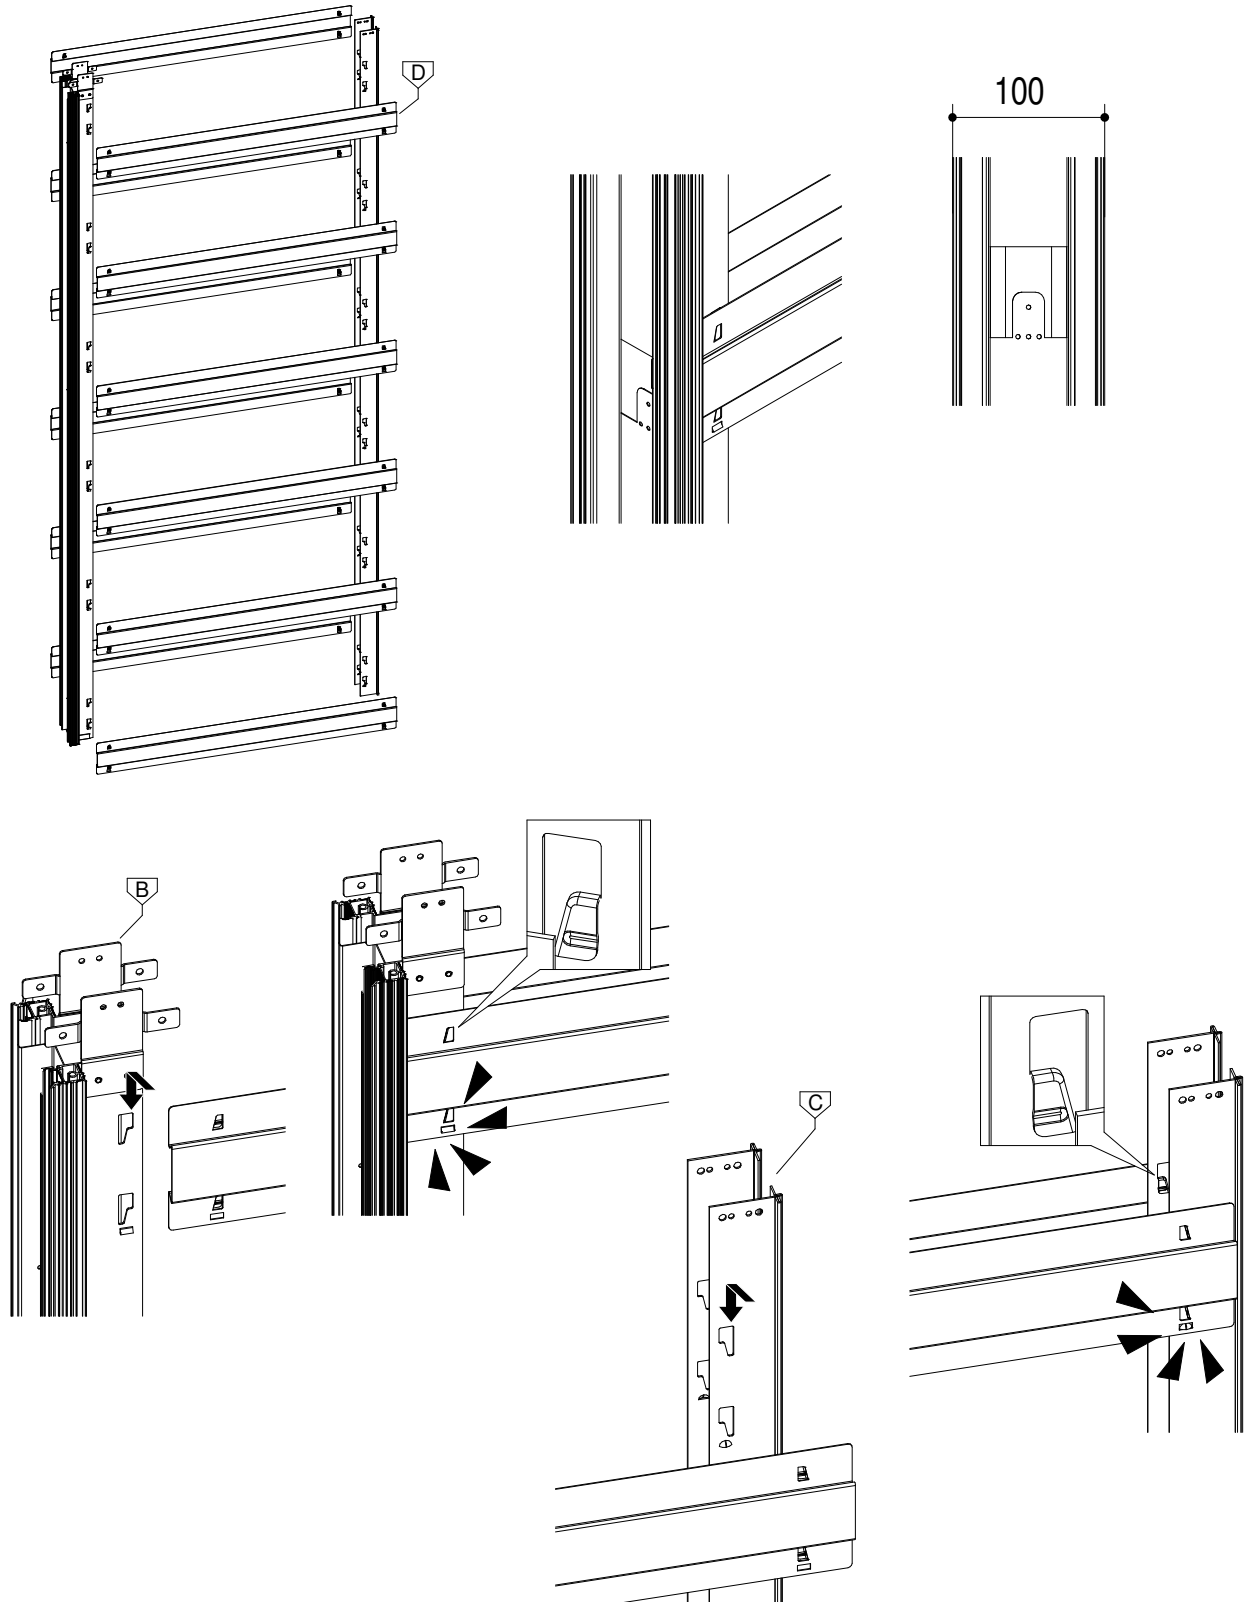

Attrezzatura - Tools - Outils - Herrajes

CONTENUTO KIT | CONTENTS

Panoramica - Overall view - Vue d'ensemble - General

INDICE - INDEX

Montaggio spessore parete 100 - Setup for 100 finished wall	3-6
Montaggio spessore parete 125 - Setup for 125 finished wall	7-10
Montaggio cartongesso - Setup plasterboard	11-12
Stuccatura profili perimetrali - Perimeter profiles plastering	13

1.1

1.2

Subject to misprints, errors and technical modifications.
All dimensions are in mm

1.3

1.4

Subject to misprints, errors and technical modifications.
All dimensions are in mm

2.1

2.2

Subject to misprints, errors and technical modifications.
All dimensions are in mm

2.3

2.4

3.1

3.2

Subject to misprints, errors and technical modifications.
All dimensions are in mm

3.3

HORIZONTAL SECTION