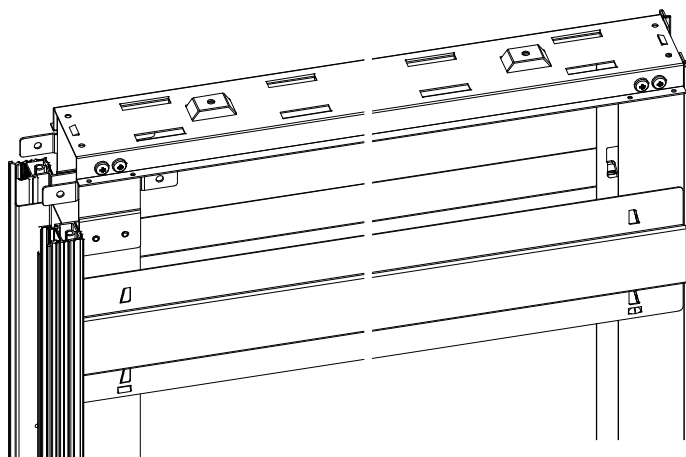

Attrezzatura - Tools - Outils - Herrajes

CONTENUTO KIT | CONTENTS

Panoramica - Overall view - Vue d'ensemble - General

INDICE - INDEX

Montaggio spessore parete 100 - Setup for 100 finished wall	3-6
Montaggio spessore parete 125 - Setup for 125 finished wall	7-10
Montaggio cartongesso - Setup plasterboard	11-12
Stuccatura profili perimetrali - Perimeter profiles plastering	13

1.1

1.2

Subject to misprints, errors and technical modifications.
All dimensions are in mm

1.3

1.4

Subject to misprints, errors and technical modifications.
All dimensions are in mm

2.1

2.2

Subject to misprints, errors and technical modifications.
All dimensions are in mm

2.3

2.4

3.1

3.2

Subject to misprints, errors and technical modifications.
All dimensions are in mm

3.3

HORIZONTAL SECTION