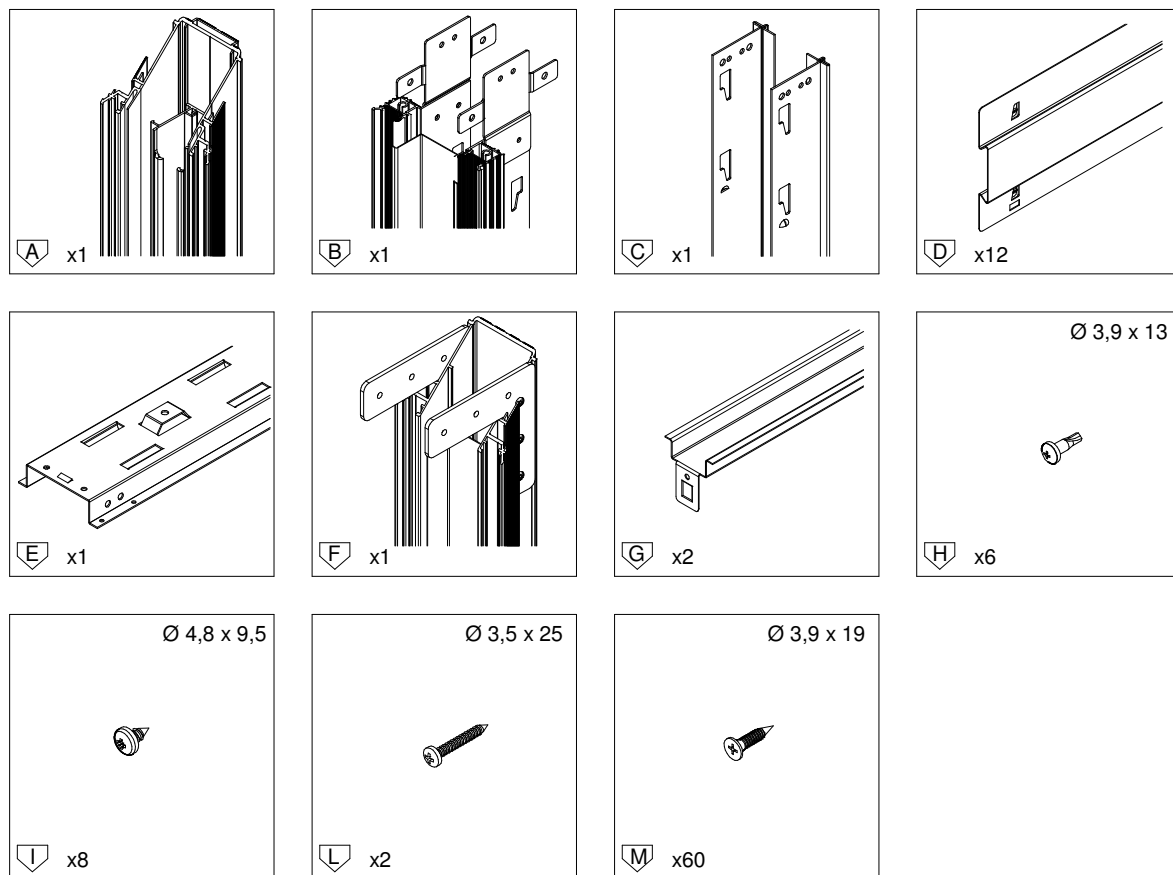

istruzione di montaggio
setup instruction
instruction montage
instrucciones de montaje

— **ABSOLUTE EVOKIT**

CONTENUTO KIT | CONTENTS

Dotazione - Standard equipment - Equipement standard - Equipo standard

Attrezzatura - Tools - Outils - Herrajes

CONTENUTO KIT | CONTENTS

Panoramica - Overall view - Vue d'ensemble - General

INDICE - INDEX

Montaggio spessore parete 100 - Setup for 100 finished wall	3-6
Montaggio spessore parete 125 - Setup for 125 finished wall	7-10
Montaggio cartongesso - Setup plasterboard	11-12
Stuccatura profili perimetrali - Perimeter profiles plastering	13

1.1

1.2

Subject to misprints, errors and technical modifications.
All dimensions are in mm

1.3

1.4

Subject to misprints, errors and technical modifications.
All dimensions are in mm

2.1

2.2

Subject to misprints, errors and technical modifications.
All dimensions are in mm

2.3

2.4

3.1

3.2

Subject to misprints, errors and technical modifications.
All dimensions are in mm

3.3

HORIZONTAL SECTION