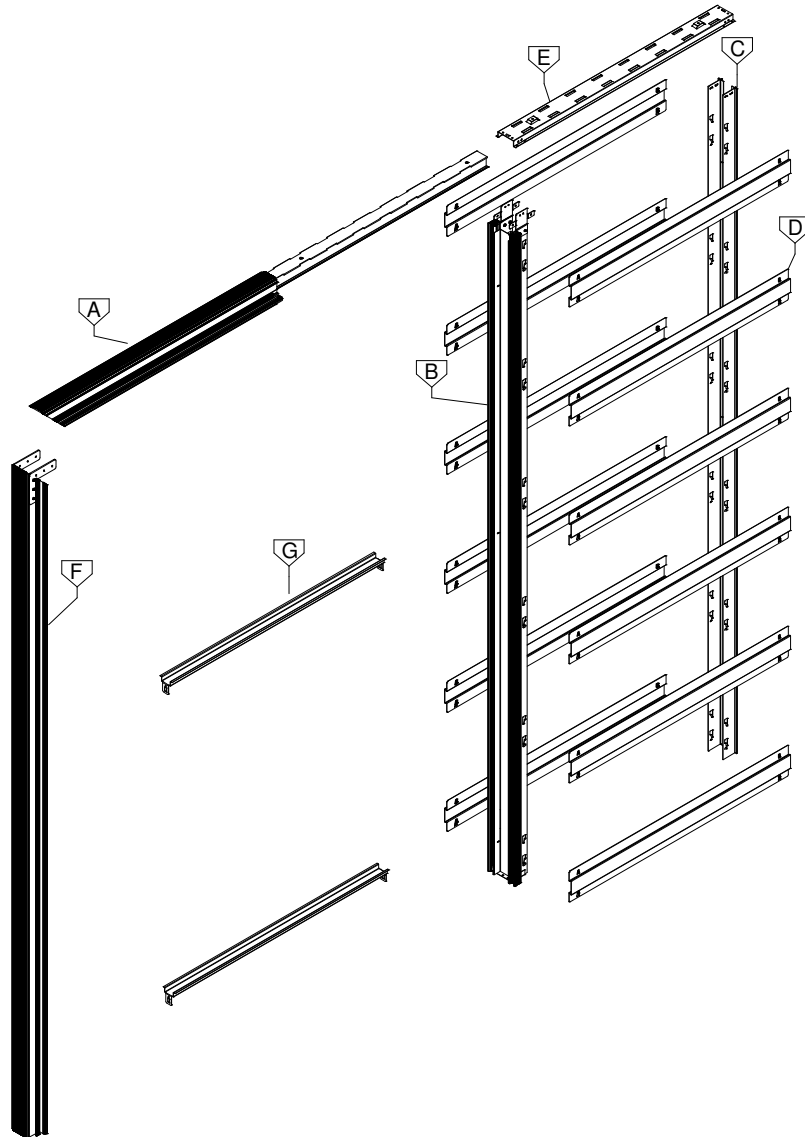

Attrezzatura - Tools - Outils - Herrajes

CONTENUTO KIT | CONTENTS

Panoramica - Overall view - Vue d'ensemble - General

INDICE - INDEX

Montaggio spessore parete 100 - Setup for 100 finished wall	3-6
Montaggio spessore parete 125 - Setup for 125 finished wall	7-10
Montaggio cartongesso - Setup plasterboard	11-12
Stuccatura profili perimetrali - Perimeter profiles plastering	13

1.1

1.2

Subject to misprints, errors and technical modifications.
All dimensions are in mm

1.3

1.4

Subject to misprints, errors and technical modifications.
All dimensions are in mm

2.1

2.2

Subject to misprints, errors and technical modifications.
All dimensions are in mm

2.3

2.4

3.1

3.2

Subject to misprints, errors and technical modifications.
All dimensions are in mm

3.3

HORIZONTAL SECTION