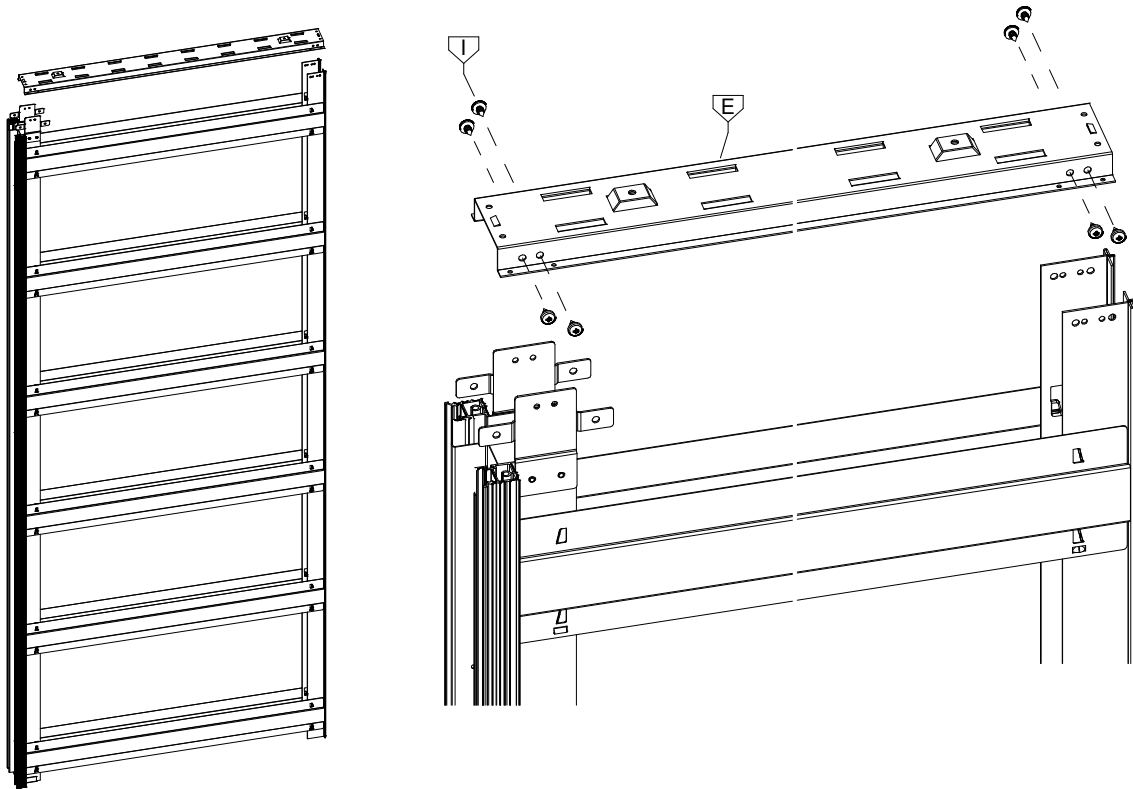

Attrezzatura - Tools - Outils - Herrajes

CONTENUTO KIT | CONTENTS

Panoramica - Overall view - Vue d'ensemble - General

INDICE - INDEX

Montaggio spessore parete 100 - Setup for 100 finished wall	3-6
Montaggio spessore parete 125 - Setup for 125 finished wall	7-10
Montaggio cartongesso - Setup plasterboard	11-12
Stuccatura profili perimetrali - Perimeter profiles plastering	13

1.1

1.2

Subject to misprints, errors and technical modifications.
All dimensions are in mm

1.3

1.4

Subject to misprints, errors and technical modifications.
All dimensions are in mm

2.1

2.2

Subject to misprints, errors and technical modifications.
All dimensions are in mm

2.3

2.4

3.1

3.2

Subject to misprints, errors and technical modifications.
All dimensions are in mm

3.3

HORIZONTAL SECTION