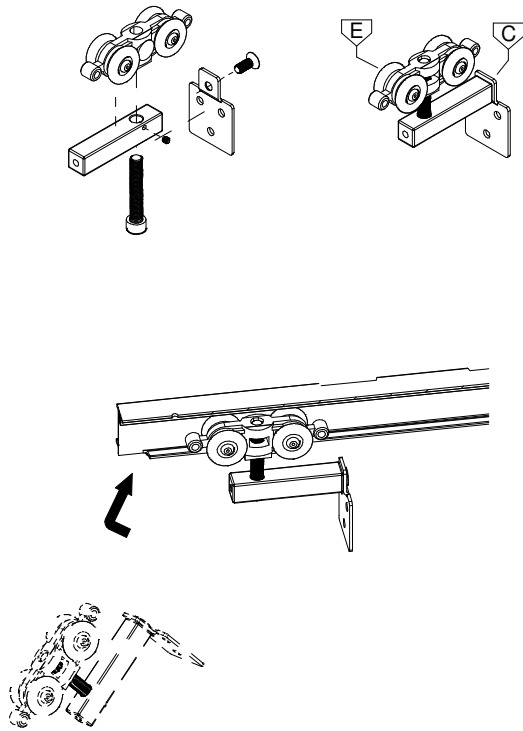

## INDICE - INDEX

---

Installazione guide e spazzolini	3 - 4
Costruzione anta scorrevole	5 - 7
Installazione anta scorrevole	8 - 10

1.1

1.2

2.1

MOD. ABSOLUTE EVO / ABSOLUTE EVOKIT

2.2

MOD. ABSOLUTE EVO "TUTTALTEZZA" ( TH )

Subject to misprints, errors and technical modifications.  
All dimensions are in mm

2.3

\* Per ante non a "totale scomparsa", non incluso, da realizzare in opera.  
 Component not included, to be built on site.  
 Useful to keep the door out of the pocket up to the handle.

3.1

**C + E**

**B + E**

Subject to misprints, errors and technical modifications.  
All dimensions are in mm

3.2

3.3

Subject to misprints, errors and technical modifications.  
All dimensions are in mm