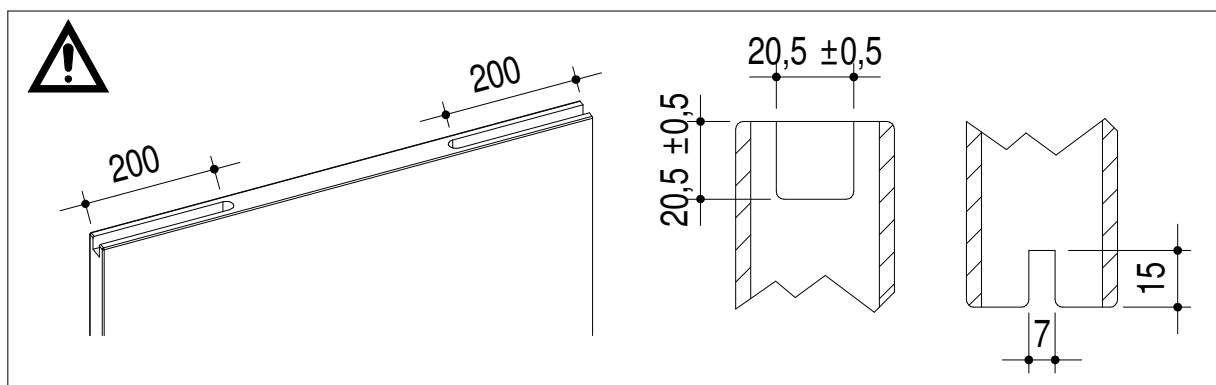

MOD. ABSOLUTE EVO "TUTTALTEZZA" ( TH )

Subject to misprints, errors and technical modifications.  
All dimensions are in mm

2.3

\* Per ante non a "totale scomparsa", non incluso, da realizzare in opera.  
 Component not included, to be built on site.  
 Useful to keep the door out of the pocket up to the handle.

3.1

**C + E**

**B + E**

Subject to misprints, errors and technical modifications.  
All dimensions are in mm

3.2

3.3

Subject to misprints, errors and technical modifications.  
All dimensions are in mm