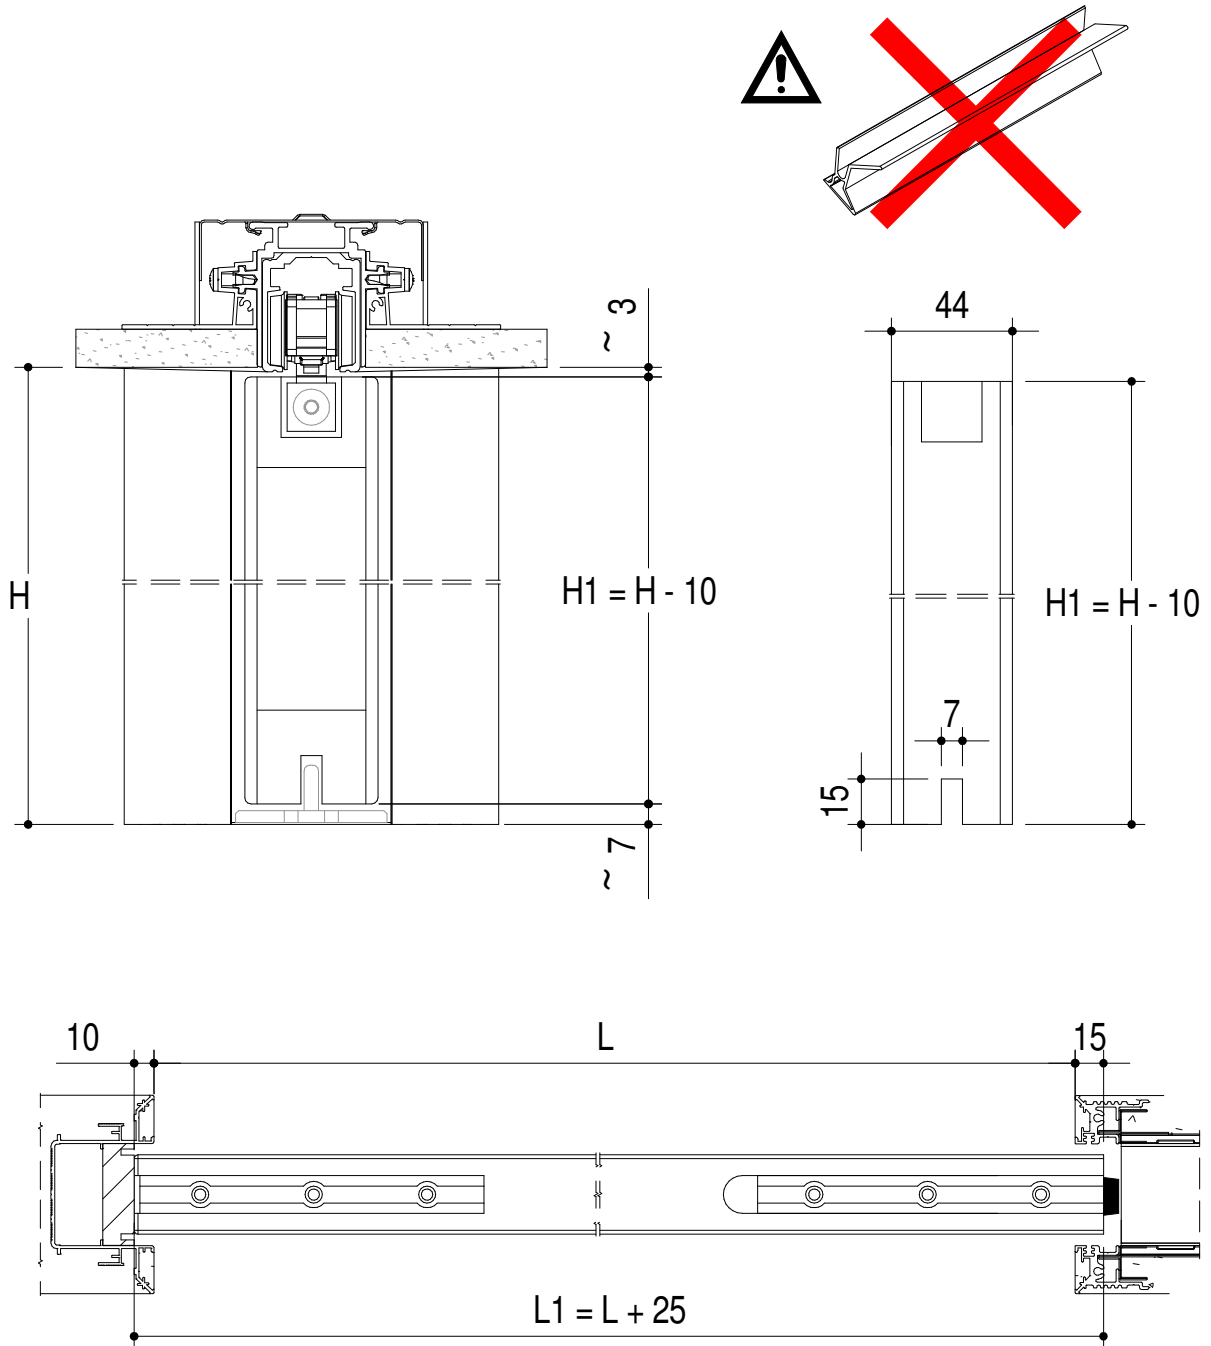

MOD. ABSOLUTE EVO "TUTTALTEZZA" ( TH )

Subject to misprints, errors and technical modifications.  
All dimensions are in mm

2.3

\* Per ante non a "totale scomparsa", non incluso, da realizzare in opera.  
 Component not included, to be built on site.  
 Useful to keep the door out of the pocket up to the handle.

3.1

**C + E**

**B + E**

Subject to misprints, errors and technical modifications.  
All dimensions are in mm

3.2

3.3

Subject to misprints, errors and technical modifications.  
All dimensions are in mm