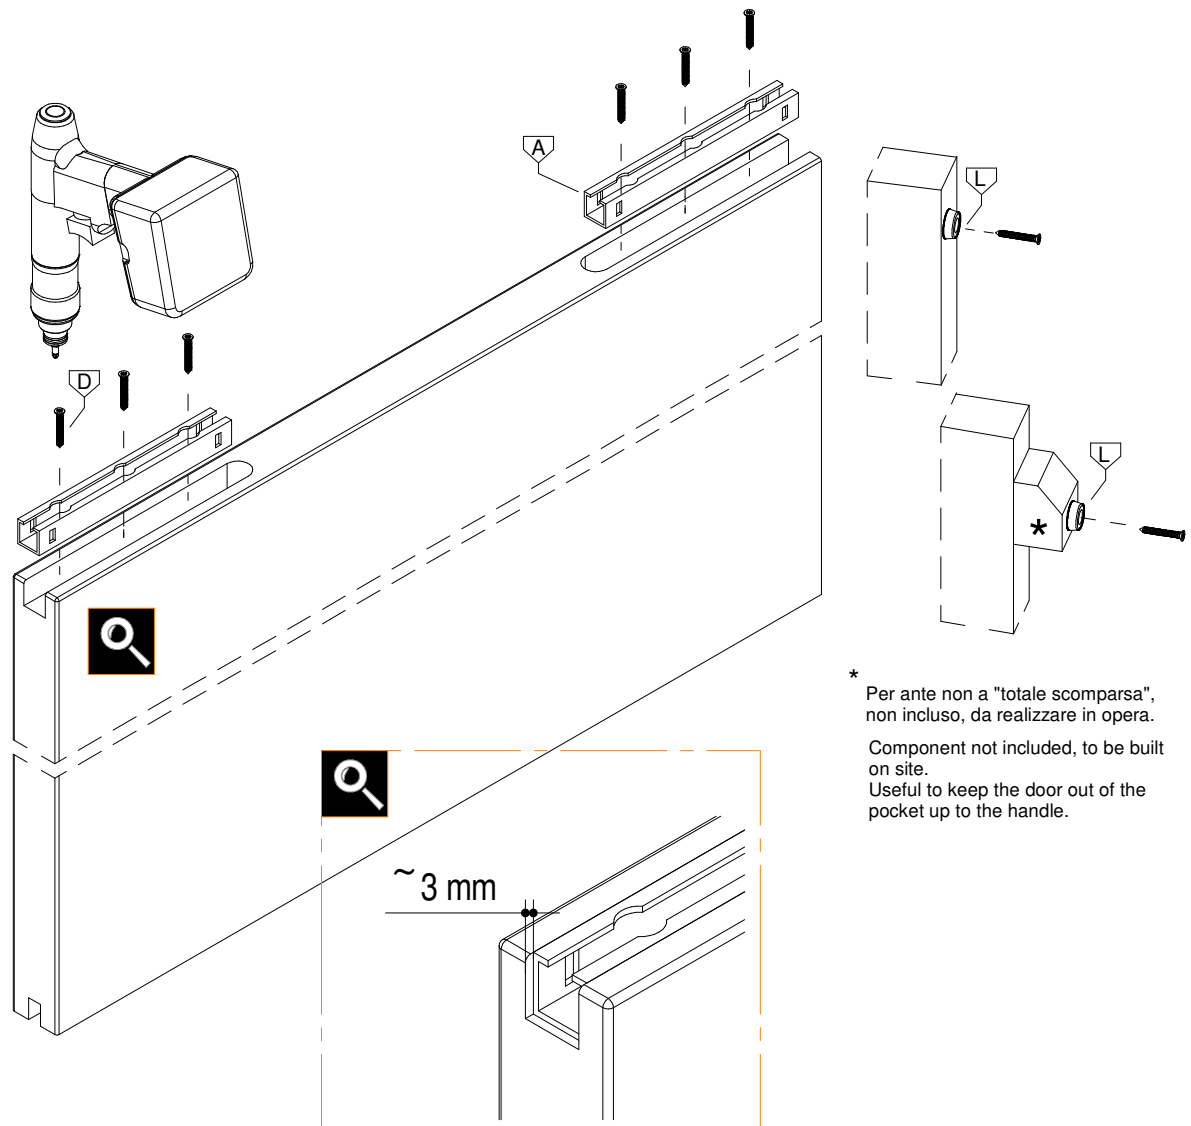

MOD. ABSOLUTE EVO "TUTTALTEZZA" ( TH )

Subject to misprints, errors and technical modifications.  
All dimensions are in mm

2.3

\* Per ante non a "totale scomparsa", non incluso, da realizzare in opera.  
 Component not included, to be built on site.  
 Useful to keep the door out of the pocket up to the handle.