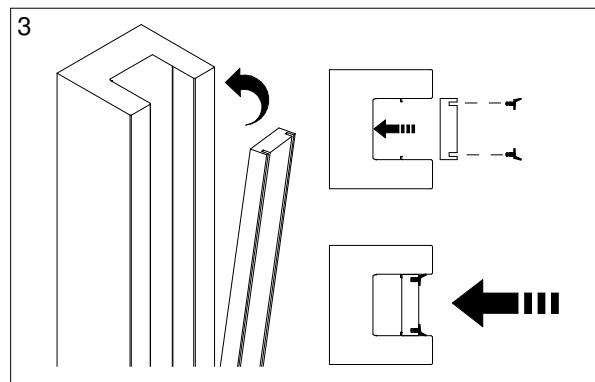

MOD. ABSOLUTE EVO "TUTTALTEZZA" ( TH )

Subject to misprints, errors and technical modifications.  
All dimensions are in mm

2.3

\* Per ante non a "totale scomparsa", non incluso, da realizzare in opera.  
 Component not included, to be built on site.  
 Useful to keep the door out of the pocket up to the handle.

3.1

**C + E**

**B + E**

Subject to misprints, errors and technical modifications.  
All dimensions are in mm

3.2

3.3

Subject to misprints, errors and technical modifications.  
All dimensions are in mm