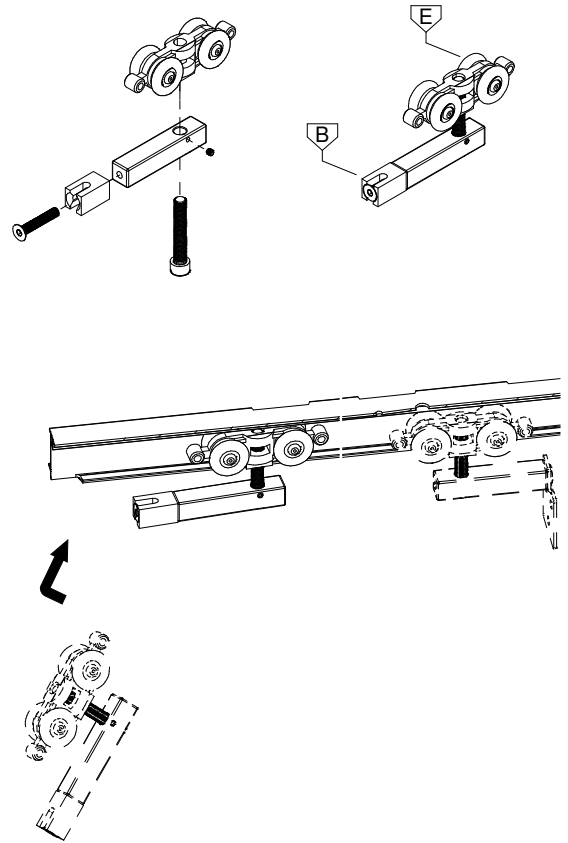

## INDICE - INDEX

---

Installazione guide e spazzolini	3 - 4
Costruzione anta scorrevole	5 - 7
Installazione anta scorrevole	8 - 10

1.1

1.2

2.1

MOD. ABSOLUTE EVO / ABSOLUTE EVOKIT

2.2

MOD. ABSOLUTE EVO "TUTTALTEZZA" ( TH )

Subject to misprints, errors and technical modifications.  
All dimensions are in mm

2.3

\* Per ante non a "totale scomparsa", non incluso, da realizzare in opera.  
 Component not included, to be built on site.  
 Useful to keep the door out of the pocket up to the handle.

3.1

**C + E**

**B + E**

Subject to misprints, errors and technical modifications.  
All dimensions are in mm

3.2

3.3

Subject to misprints, errors and technical modifications.  
All dimensions are in mm