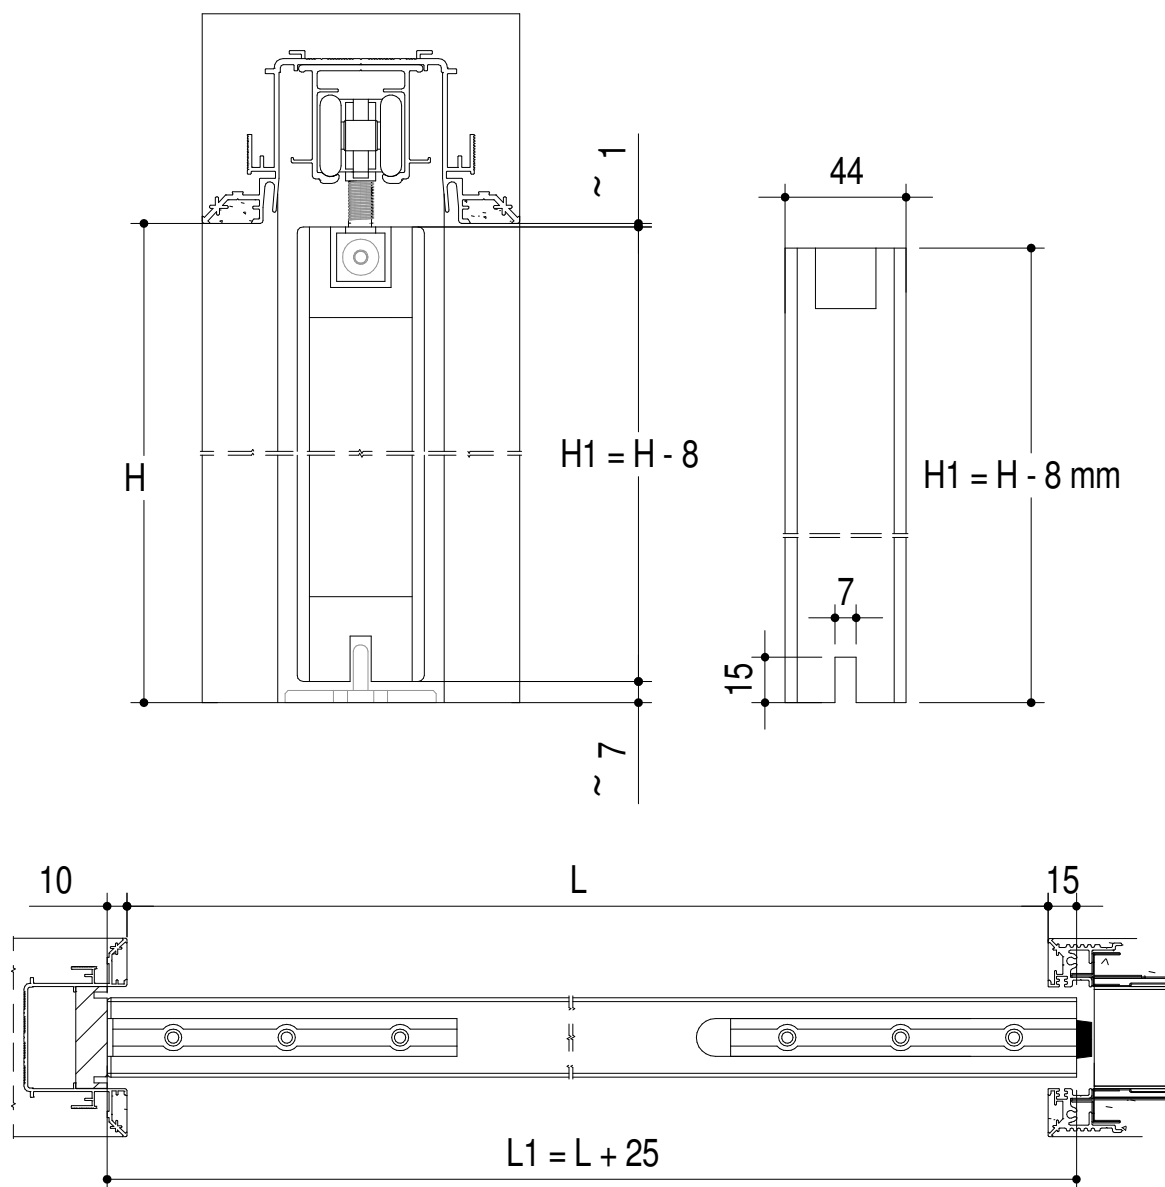

2.1

MOD. ABSOLUTE EVO / ABSOLUTE EVOKIT