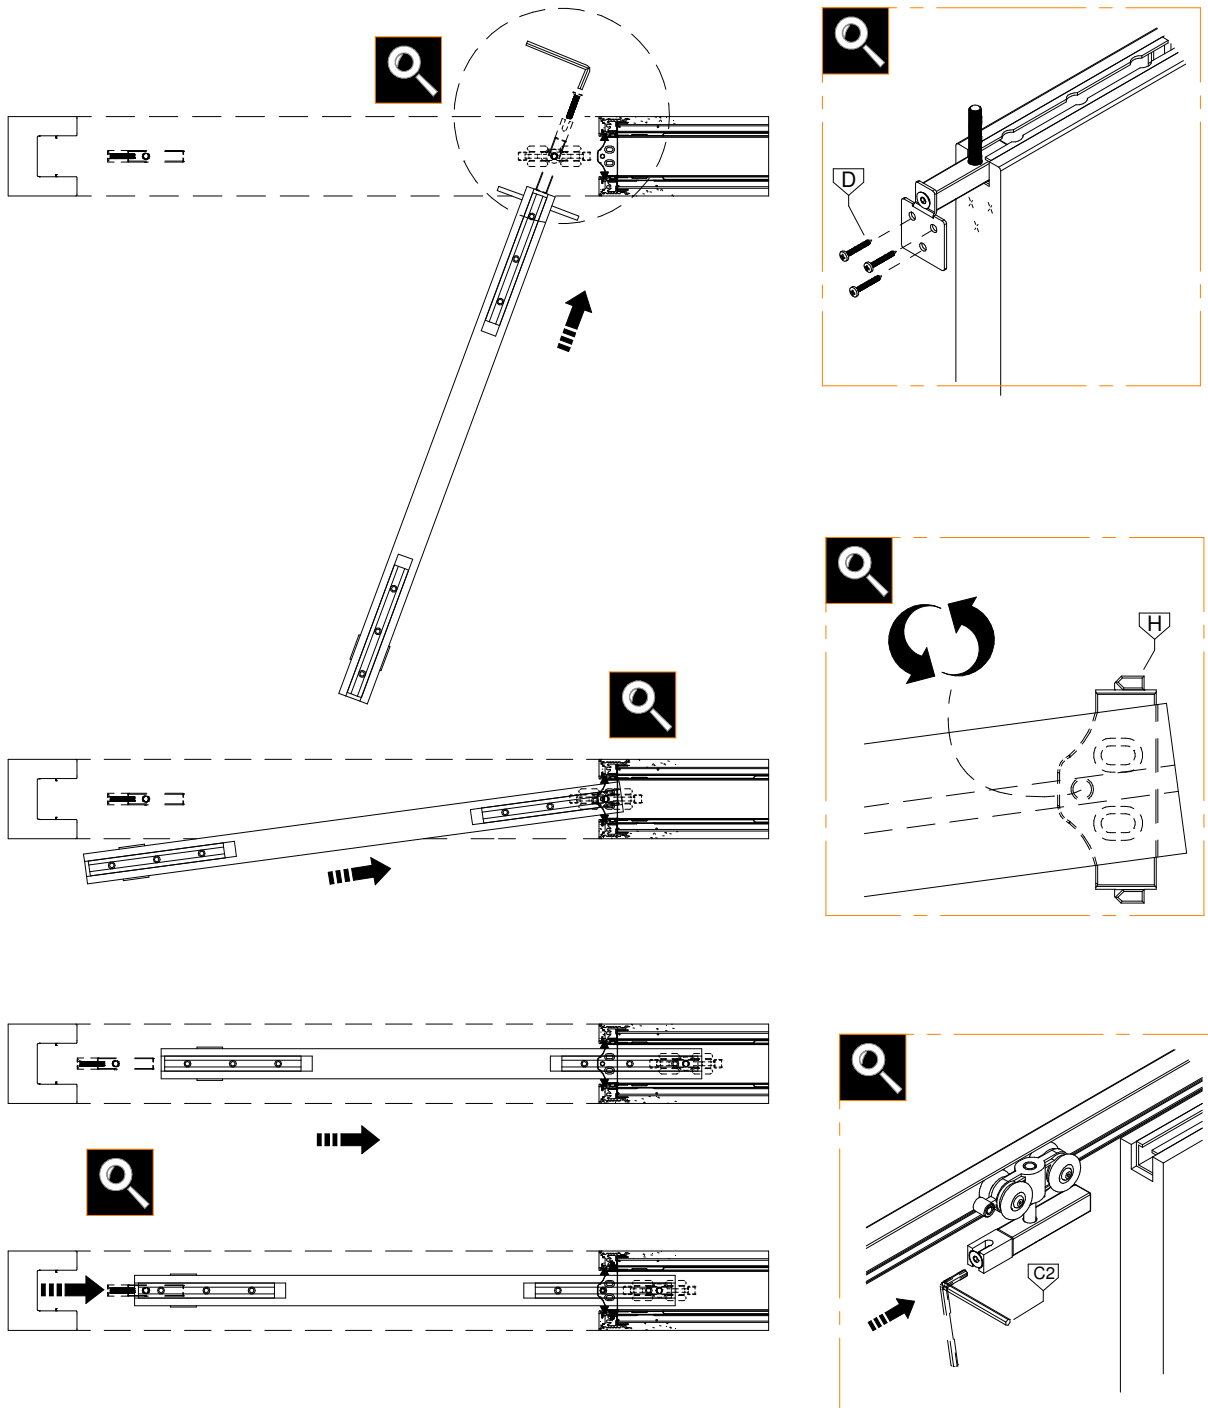

## INDICE - INDEX

---

Installazione guide e spazzolini	3 - 4
Costruzione anta scorrevole	5 - 7
Installazione anta scorrevole	8 - 10

1.1

1.2

2.1

MOD. ABSOLUTE EVO / ABSOLUTE EVOKIT

2.2

3.1

**C + E**

**B + E**

Subject to misprints, errors and technical modifications.  
All dimensions are in mm

3.2

3.3

Subject to misprints, errors and technical modifications.  
All dimensions are in mm