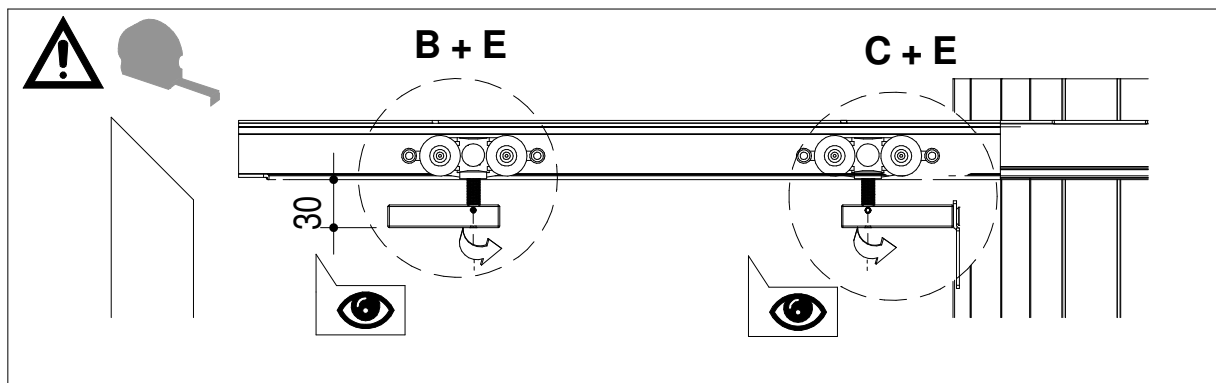

MOD. ABSOLUTE EVO "TUTTALTEZZA" ( TH )

Subject to misprints, errors and technical modifications.  
All dimensions are in mm

2.3

\* Per ante non a "totale scomparsa", non incluso, da realizzare in opera.  
 Component not included, to be built on site.  
 Useful to keep the door out of the pocket up to the handle.

3.1

**C + E**

**B + E**

Subject to misprints, errors and technical modifications.  
All dimensions are in mm

3.2

3.3

Subject to misprints, errors and technical modifications.  
All dimensions are in mm